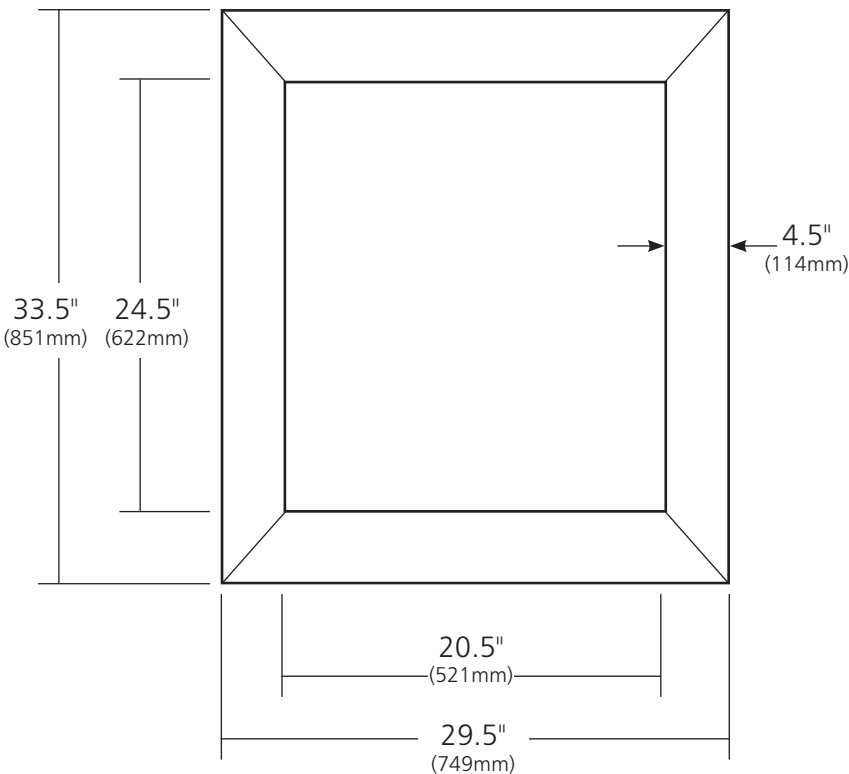

*SPECIFICATIONS*

**PORTOLA LARGE MIRROR**

*NativeStone™ Collection*

NSMR3430-A Ash  
NSMR3430-S Slate  
NSMR3430-P Pearl

**PRODUCT DETAILS**

- 29.5" x 33.5" x 2.5" (749mm x 851mm x 64mm)
- Sealed with impermeable nano sealer
- Handcrafted from sustainable NativeStone™

**INSTALLATION**

- Vertical or Horizontal
- Mounting hardware included

**IMPORTANT**

Due to the handcrafted nature of this product, it will vary in finish, texture, and other details. Dimensions may vary up to 1/2" (13mm).