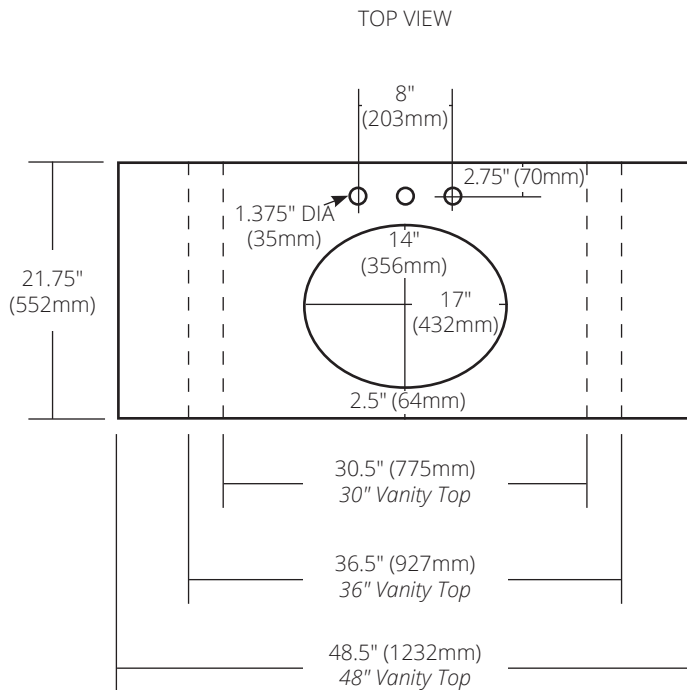

SPECIFICATIONS

NATIVESTONE® VANITY TOP
ALL SIZES - CLASSIC WITH 8" WIDESPREAD CUTOUT

NativeStone® Collection

30" Vanity Top

30.5"w x 21.75"d x 1.18"h (775mm x 552mm x 30mm)
NSV30-AO Ash
NSV30-SO Slate
NSV30-PO Pearl
NSV30-EO Earth

36" Vanity Top

36.5"w x 21.75"d x 1.18"h (927mm x 552mm x 30mm)
NSV36-AO Ash
NSV36-SO Slate
NSV36-PO Pearl
NSV36-EO Earth

48" Vanity Top

48.5"w x 21.75"d x 1.18"h (1232mm x 552mm x 30mm)
NSV48-AO Ash
NSV48-SO Slate
NSV48-PO Pearl
NSV48-EO Earth

IMPORTANT

DO NOT use tape or other adhesives on NativeStone as it may remove the sealer. Due to the handcrafted nature of this product, it will vary in finish, texture, and other details. Dimensions may vary up to ¼" (6mm).