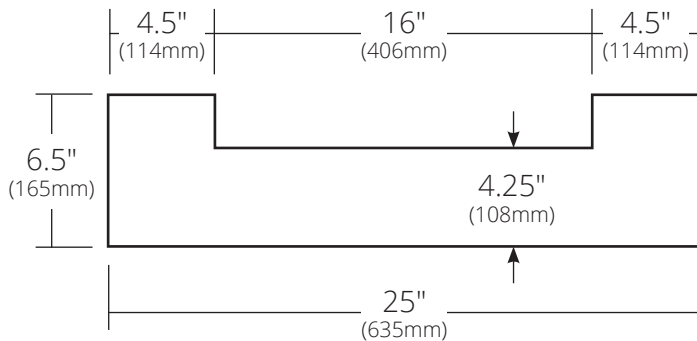

SPECIFICATIONS

SOLACE 22" MIRROR & SHELF

Solace Collection

FRONT VIEW MIRROR

SIDE VIEW SHELF (optional)

FRONT VIEW SHELF (optional)

MRO221 Sunrise Oak
MRO228 Midnight Oak

Solace Shelf (Optional)
MSO221 Sunrise Oak
MSO228 Midnight Oak

PRODUCT DETAILS

Solace Mirror

- 22" DIA (559mm)
- Oak veneer
- Low VOC water-resistant finish

Solace Shelf

- 25"w x 6.5"d x 1.1"h (635mm x 165mm x 28mm)
- FSC certified solid oak
- Low VOC water-resistant finish

Due to the handcrafted nature of this product, it will vary in finish, texture, and other details. Dimensions may vary up to 1/4" (6mm).