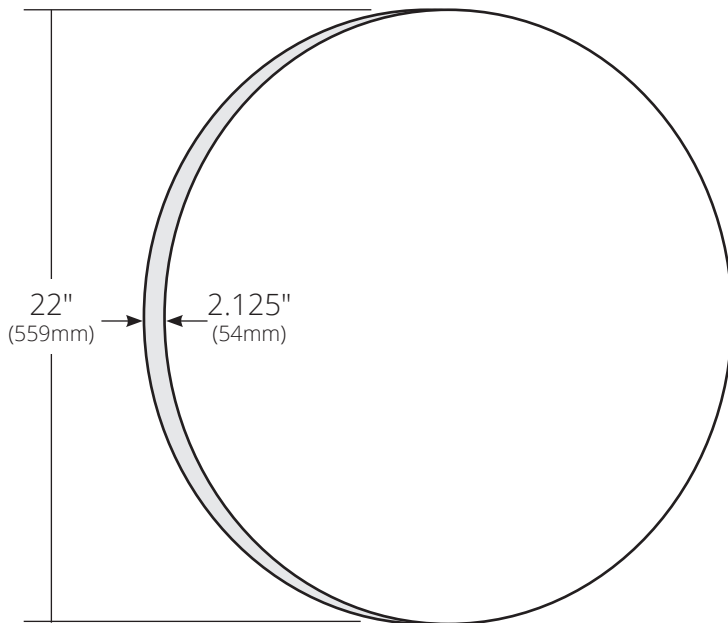

SPECIFICATIONS

SOLACE 22" MIRROR & SHELF

Solace Collection

FRONT VIEW MIRROR

SIDE VIEW SHELF (optional)

FRONT VIEW SHELF (optional)

MRO221 Sunrise Oak
MRO228 Midnight Oak

Solace Shelf (Optional)
MSO221 Sunrise Oak
MSO228 Midnight Oak

PRODUCT DETAILS

Solace Mirror

- 22" DIA (559mm)
- Oak veneer
- Low VOC water-resistant finish

Solace Shelf

- 25"w x 6.5"d x 1.1"h (635mm x 165mm x 28mm)
- FSC certified solid oak
- Low VOC water-resistant finish

Due to the handcrafted nature of this product, it will vary in finish, texture, and other details. Dimensions may vary up to 1/4" (6mm).