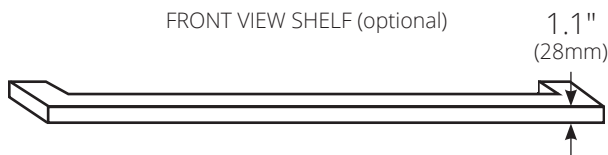

SPECIFICATIONS

SOLACE 22" MIRROR & SHELF

Solace Collection

FRONT VIEW MIRROR

SIDE VIEW SHELF (optional)

FRONT VIEW SHELF (optional)

MRO221 Sunrise Oak
MRO228 Midnight Oak

Solace Shelf (Optional)
MSO221 Sunrise Oak
MSO228 Midnight Oak

PRODUCT DETAILS

Solace Mirror

- 22" DIA (559mm)
- Oak veneer
- Low VOC water-resistant finish

Solace Shelf

- 25"w x 6.5"d x 1.1"h (635mm x 165mm x 28mm)
- FSC certified solid oak
- Low VOC water-resistant finish

Due to the handcrafted nature of this product, it will vary in finish, texture, and other details. Dimensions may vary up to 1/4" (6mm).