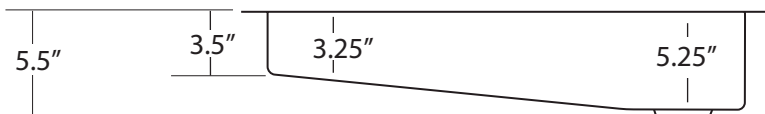

COORDINATING PRODUCTS

- Drains: DR320 or DR340
- Rinsing Basket: GR811

STANDARDS COMPLIANCE

- IAPMO Listed / cUPC

IMPORTANT

Due to the handcrafted nature of this product, it will vary in finish, texture, hammering, and other details. Dimensions may vary up to 1/2". We strongly recommend that you wait for the actual product before making any installation cuts.