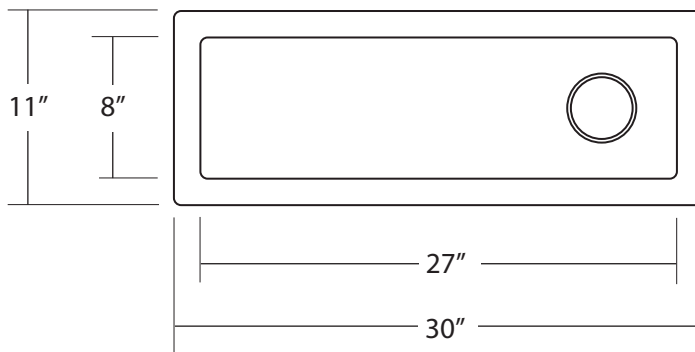

SPECIFICATIONS

Rio Chico

CPS210- Antique
CPS510- Brushed Nickel

PRODUCT DETAILS

- * 30" x 11" x 5.5" OD
- * 27" x 8" x 5.25" ID
- * Basin Depth: 3.25" to 5.25"
- * Hand hammered 16 gauge recycled copper
- * 3.5" drain opening
- * Dimensions are not exact and may vary $\pm 1/2"$

INSTALLATION

- * Undermount

COORDINATING PRODUCTS

- * Drains: DR320 or DR340
- * Rinsing Basket: GR811

STANDARDS COMPLIANCE

- * IAPMO Listed / cUPC

IMPORTANT

Due to the handcrafted nature of this product, it will vary in finish, texture, hammering, and other details. Dimensions may vary up to 1/2". We strongly recommend that you wait for the actual product before making any installation cuts.