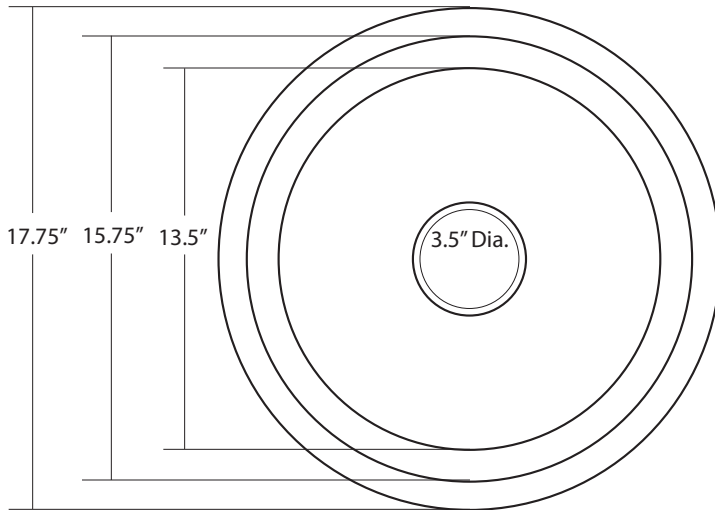

SPECIFICATIONS

Redondo Grande

CPS151- Natural
CPS251- Antique
CPS551- Brushed Nickel

PRODUCT DETAILS

- * 17.75" x 9.5" OD
- * 15.75" x 9" ID
- * Hand hammered 16 gauge recycled copper
- * 3.5" drain opening
- * Dimensions are not exact and may vary $\pm 1/2"$

INSTALLATION

- * Universal Mount

COORDINATING PRODUCTS

- * Drains: DR320 or DR340
- * Bottom Grid: GR914

STANDARDS COMPLIANCE

- * IAPMO Listed / cUPC

IMPORTANT

Due to the handcrafted nature of this product, it will vary in finish, texture, hammering, and other details. Dimensions may vary up to 1/2". We strongly recommend that you wait for the actual product before making any installation cuts.