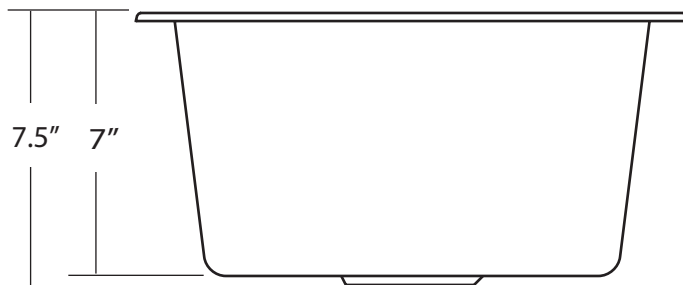

SPECIFICATIONS

Redondo Chico

CPS160- Natural
CPS260- Antique
CPS560- Brushed Nickel

PRODUCT DETAILS

- * 15" x 7.5" OD
- * 13" x 7" ID
- * Hand hammered 16 gauge recycled copper
- * 3.5" drain opening
- * Dimensions are not exact and may vary $\pm 1/2"$

INSTALLATION

- * Universal Mount

COORDINATING PRODUCTS

- * Drains: DR320 or DR340
- * Bottom Grid: GR951

STANDARDS COMPLIANCE

- * IAPMO Listed / cUPC

IMPORTANT

Due to the handcrafted nature of this product, it will vary in finish, texture, hammering, and other details. Dimensions may vary up to $1/2"$. We strongly recommend that you wait for the actual product before making any installation cuts.