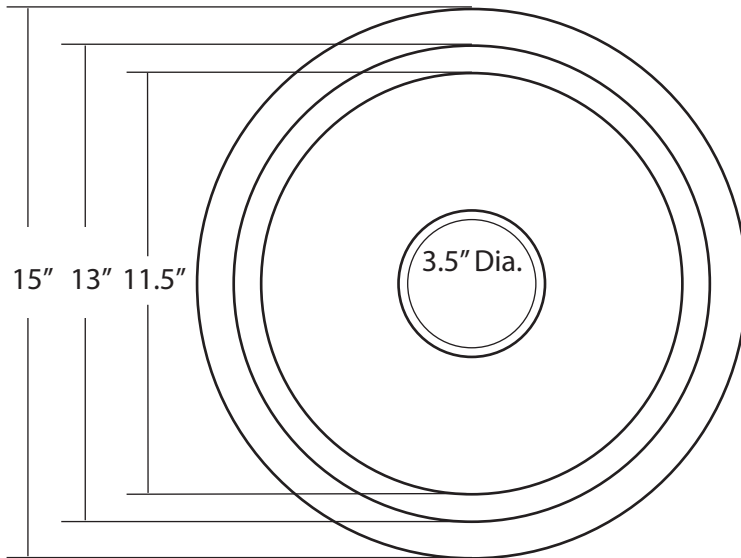

SPECIFICATIONS

Redondo Chico

CPS160- Natural
CPS260- Antique
CPS560- Brushed Nickel

PRODUCT DETAILS

- * 15" x 7.5" OD
- * 13" x 7" ID
- * Hand hammered 16 gauge recycled copper
- * 3.5" drain opening
- * Dimensions are not exact and may vary $\pm 1/2"$

INSTALLATION

- * Universal Mount

COORDINATING PRODUCTS

- * Drains: DR320 or DR340
- * Bottom Grid: GR951

STANDARDS COMPLIANCE

- * IAPMO Listed / cUPC

IMPORTANT

Due to the handcrafted nature of this product, it will vary in finish, texture, hammering, and other details. Dimensions may vary up to $1/2"$. We strongly recommend that you wait for the actual product before making any installation cuts.