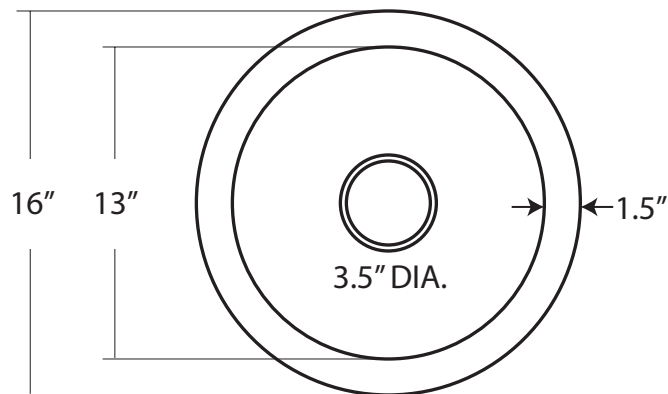

SPECIFICATIONS

Mojito

TOP VIEW

CPS216 - Antique
CPS516 - Brushed Nickel

PRODUCT DETAILS

- 16" x 7.5" OD
- 13" x 7" ID
- Hand hammered 16 gauge recycled copper
- 3.5" drain opening

INSTALLATION

- Bar/Prep
- Raised Profile

COORDINATING PRODUCTS

- Drains: DR320 or DR340
- Bottom Grid: GR951

STANDARDS COMPLIANCE

- IAPMO Listed / cUPC

IMPORTANT

Due to the handcrafted nature of this product, it may vary in finish, texture, hammering, and other details. Dimensions may vary up to 1/2". We strongly recommend that you wait for the actual product before making any installation cuts..