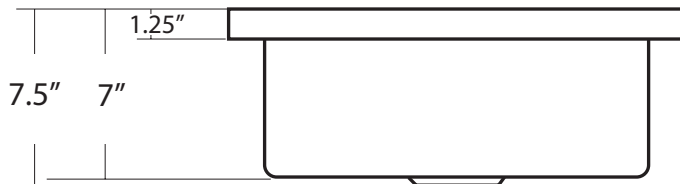

SPECIFICATIONS

Mojito

SIDE VIEW

CPS216 - Antique
CPS516 - Brushed Nickel

PRODUCT DETAILS

- 16" x 7.5" OD
- 13" x 7" ID
- Hand hammered 16 gauge recycled copper
- 3.5" drain opening

INSTALLATION

- Bar/Prep
- Raised Profile

COORDINATING PRODUCTS

- Drains: DR320 or DR340
- Bottom Grid: GR951

STANDARDS COMPLIANCE

- IAPMO Listed / cUPC

IMPORTANT

Due to the handcrafted nature of this product, it may vary in finish, texture, hammering, and other details. Dimensions may vary up to 1/2". We strongly recommend that you wait for the actual product before making any installation cuts..