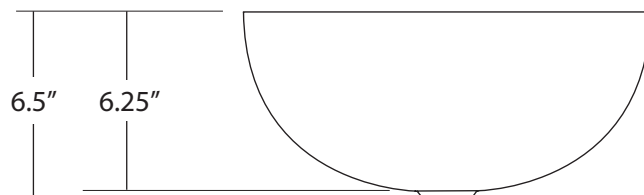

STANDARDS COMPLIANCE

- IAPMO Listed / cUPC

IMPORTANT

Due to the handcrafted nature of this product, it will vary in finish, texture, hammering, and other details. Dimensions may vary up to $1/2"$. We strongly recommend that you wait for the actual product before making any installation cuts.