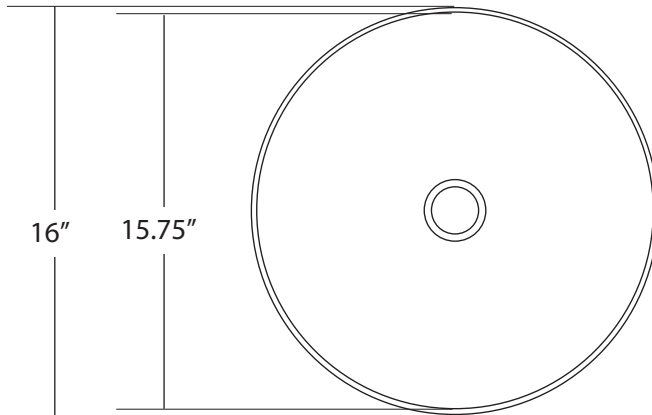

#### PRODUCT DETAILS

- 16" x 6.5" OD
- 15.75" x 6.25" ID
- Hand hammered 15 gauge recycled copper
- 1.5" drain opening
- Dimensions are not exact and may vary  $\pm 1/2"$