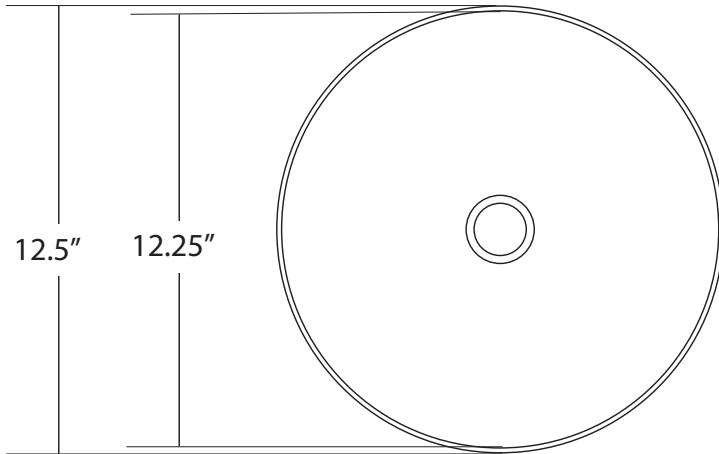

SPECIFICATIONS

Maestro Petit

MAESTRO COLLECTION

CPS266- Antique
CPS366- Tempered
CPS566- Brushed Nickel

PRODUCT DETAILS

- 12.5" x 5.75" OD
- 12.25" x 5.5" ID
- Hand hammered 15 gauge recycled copper
- 1.5" drain opening
- Dimensions are not exact and may vary $\pm 1/2"$

INSTALLATION

- Lavatory
- Vessel

COORDINATING PRODUCTS

- Drains: DR120, DR150 or DR160

STANDARDS COMPLIANCE

- IAPMO Listed / cUPC

IMPORTANT

Due to the handcrafted nature of this product, it will vary in finish, texture, hammering, and other details. Dimensions may vary up to $1/2"$. We strongly recommend that you wait for the actual product before making any installation cuts.