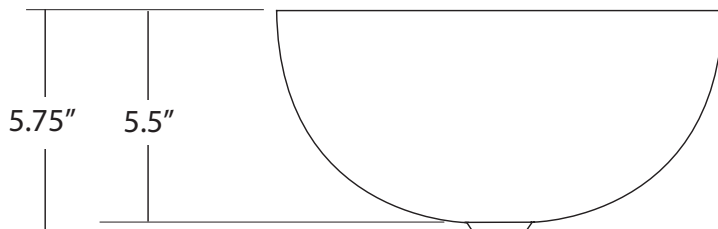

SPECIFICATIONS

Maestro Petit

MAESTRO COLLECTION

CPS266- Antique
CPS366- Tempered
CPS566- Brushed Nickel

PRODUCT DETAILS

- 12.5" x 5.75" OD
- 12.25" x 5.5" ID
- Hand hammered 15 gauge recycled copper
- 1.5" drain opening
- Dimensions are not exact and may vary $\pm 1/2"$

INSTALLATION

- Lavatory
- Vessel

COORDINATING PRODUCTS

- Drains: DR120, DR150 or DR160

STANDARDS COMPLIANCE

- IAPMO Listed / cUPC

IMPORTANT

Due to the handcrafted nature of this product, it will vary in finish, texture, hammering, and other details. Dimensions may vary up to $1/2"$. We strongly recommend that you wait for the actual product before making any installation cuts.