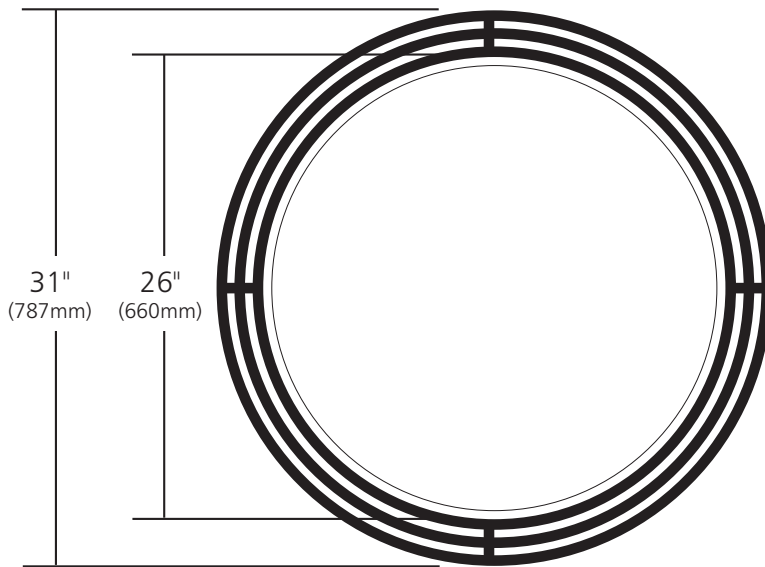

SPECIFICATIONS

ASANA MIRROR

Cuzco Collection

MR708

PRODUCT DETAILS

- 31" OD (787mm)
- Wrought iron in black finish
- Beveled glass

INSTALLATION

- Tabs for hanging integrated into back of frame

COORDINATING PRODUCTS

- Cuzco Vanity Collection

IMPORTANT

Due to the handcrafted nature of this product, it will vary in finish, texture, and other details. Dimensions may vary up to 1/2" (13mm).