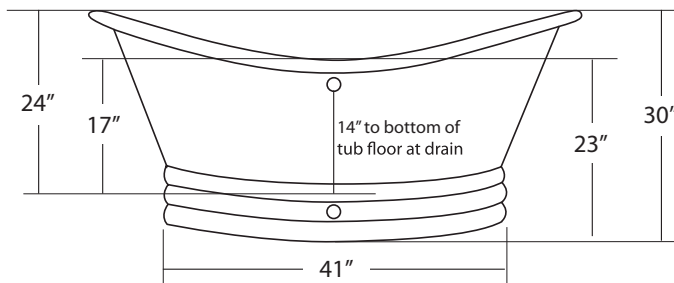

SPECIFICATIONS

60" Aurora

CPS912- Antique
CPS915- Brushed Nickel

PRODUCT DETAILS

- 60" x 29" x 30" OD
- Hand hammered 16 gauge recycled copper
- 2" drain opening
- Dimensions are not exact and may vary $\pm 1/2"$

INSTALLATION

- Freestanding bathtub

COORDINATING PRODUCTS

- Trip Lever Bath Waste & Overflow: DR280

STANDARDS COMPLIANCE

- IAPMO Listed / UPC

IMPORTANT

Due to the handcrafted nature of this product, it will vary in finish, texture, hammering, and other details. Dimensions may vary up to $1 \frac{1}{2}"$.