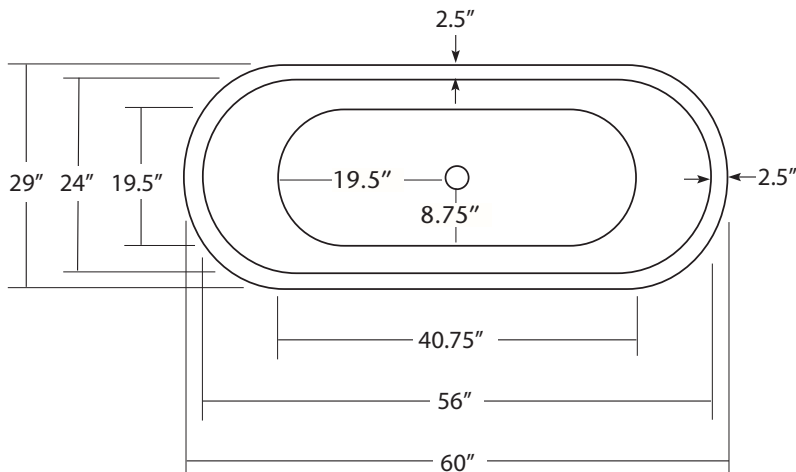

SPECIFICATIONS

60" Aurora

CPS912- Antique
CPS915- Brushed Nickel

PRODUCT DETAILS

- 60" x 29" x 30" OD
- Hand hammered 16 gauge recycled copper
- 2" drain opening
- Dimensions are not exact and may vary $\pm 1/2"$

INSTALLATION

- Freestanding bathtub

COORDINATING PRODUCTS

- Trip Lever Bath Waste & Overflow: DR280

STANDARDS COMPLIANCE

- IAPMO Listed / UPC

IMPORTANT

Due to the handcrafted nature of this product, it will vary in finish, texture, hammering, and other details. Dimensions may vary up to $1 \frac{1}{2}"$.