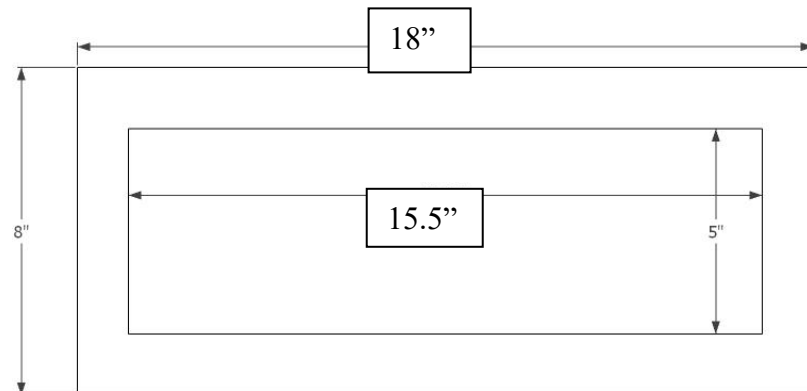

Description:

- Decorative Inset Apron Piece
- Hammered Satin Stainless Steel Finish
- Panels sold separately

Available Drains:

- D003, D007** Basket Strainer/ Disposal Flange
- D051-77** Basket Strainer/ Disposal Flange

Inset Panel Options: PS/SS or PB/UB

PNLS101

PNLS102

PNLS105

PNLS106

DIMENSIONS WILL VARY. DO NOT use this sheet as a guide for countertop cuts.