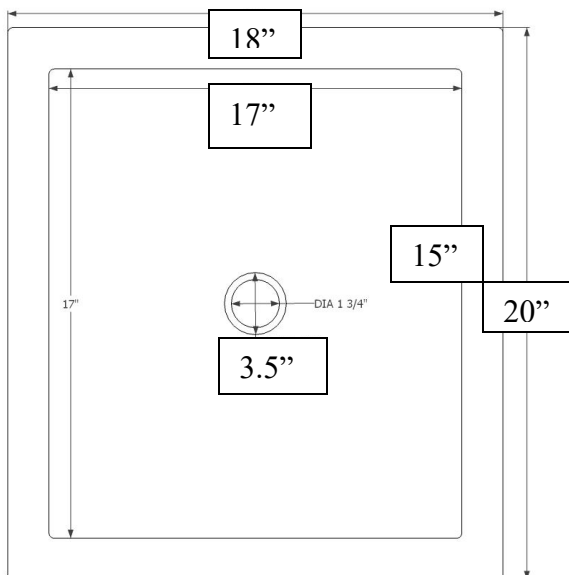

Inset Panel Options: PS/SS or PB/UB

PNLS101

PNLS102

PNLS105

PNLS106

DIMENSIONS WILL VARY. DO NOT use this sheet as a guide for countertop cuts.