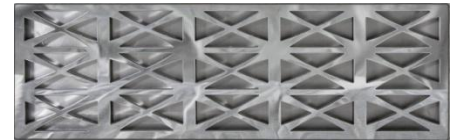

Description:

- Decorative Inset Apron Piece
- Hammered Satin Stainless Steel Finish
- Panels sold separately

Available Drains:

- D003, D007** Basket Strainer/ Disposal Flange
- D051-77** Basket Strainer/ Disposal Flange

Inset Panel Options: PS/SS or PB/UB

PNLS101

PNLS102

PNLS105

PNLS106

DIMENSIONS WILL VARY. DO NOT use this sheet as a guide for countertop cuts.