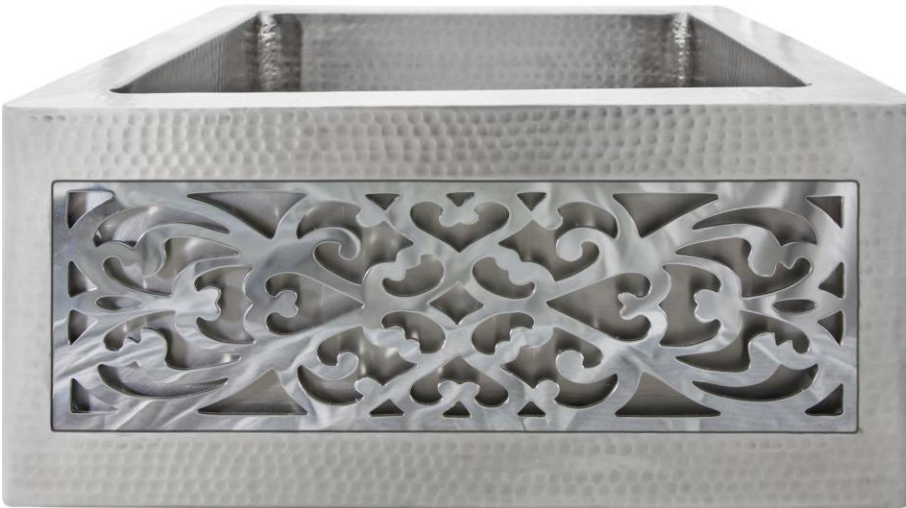

Description:

- Decorative Inset Apron Piece
- Hammered Satin Stainless Steel Finish
- Panels sold separately

Available Drains:

- D003, D007** Basket Strainer/ Disposal Flange
- D051-77** Basket Strainer/ Disposal Flange

Inset Panel Options: PS/SS or PB/UB

PNLS101

PNLS102

PNLS105

PNLS106

DIMENSIONS WILL VARY. DO NOT use this sheet as a guide for countertop cuts.