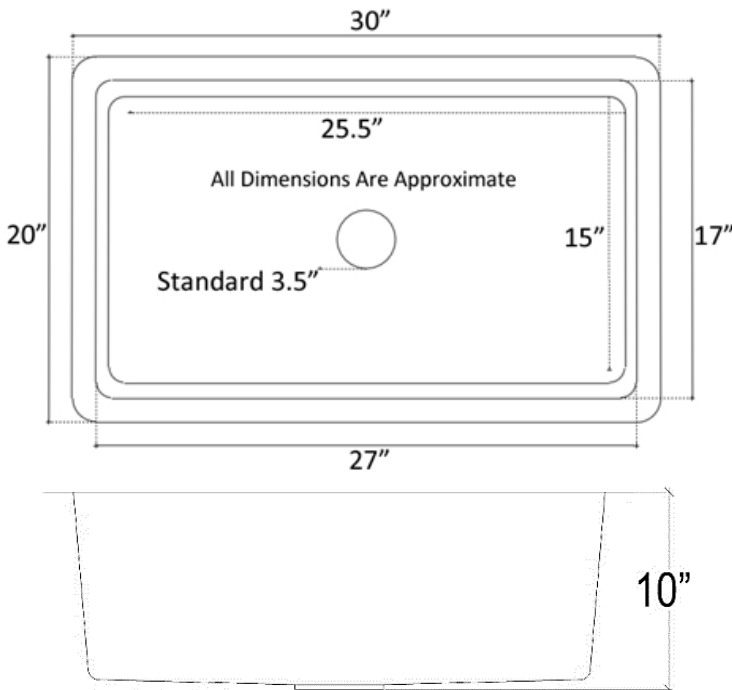

### DETAILS

Installation Type: Undermount

Materials: Copper, Stainless Steel, or Brass

Dimensions are Approximate. Variation in size to be expected.

OD: 30"x20"x10"

ID: 27"x17"

Drain Size: Uses Standard 3.5" Drain

### INSTALLATION

Drain should be installed first to ensure fit.

**UNDERMOUNT:** Cuts in countertop are up to the discretion of the installer. Clips or other installation method must be provided by the fabricator/installer. Use 100% silicone to adhere sink to countertop. Clean any excess silicone from sink surface to avoid damaging the finish.

### DIMENSIONS WILL VARY

**DO NOT** use this sheet as a guide for countertop cuts. Due to the handmade nature of each product, templates are not provided.