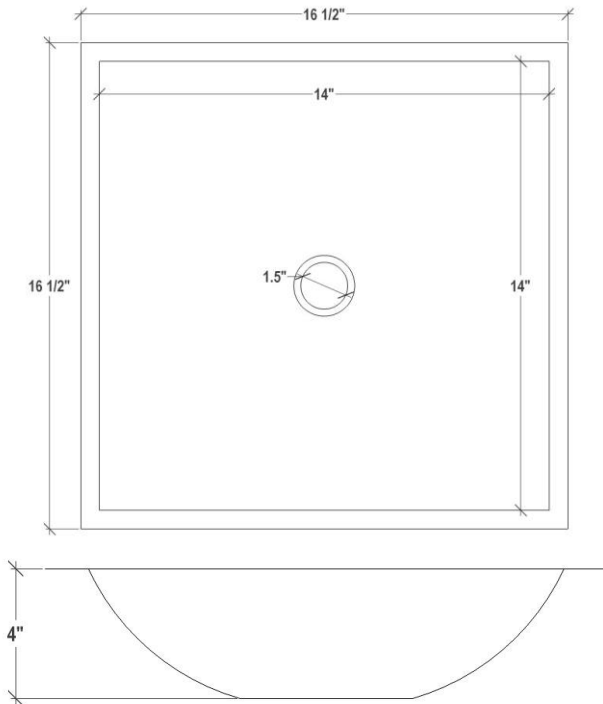

AG04E

Artisan Glass Medium Square Solid Églomisé

DETAILS

Installation Type: Undermount (Drop-in available for an upcharge)

Material: Glass

OD: 16.5" x 16.5" x 4"

ID: 14"x14"

Standard 1.5" Drain, No Overflow

DIMENSIONS WILL VARY

DO NOT use this sheet as a guide for countertop cuts. Due to the handmade nature of each product, templates are not provided.