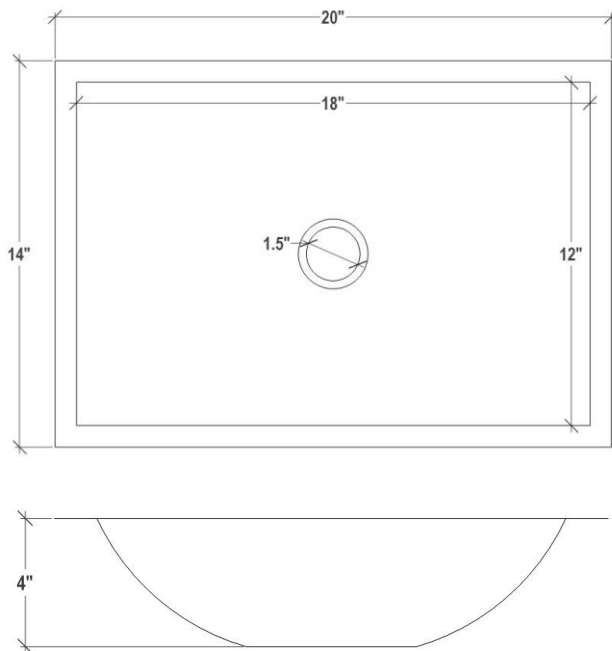

DIMENSIONS WILL VARY

DO NOT use this sheet as a guide for countertop cuts. Due to the handmade nature of each product, templates are not provided.