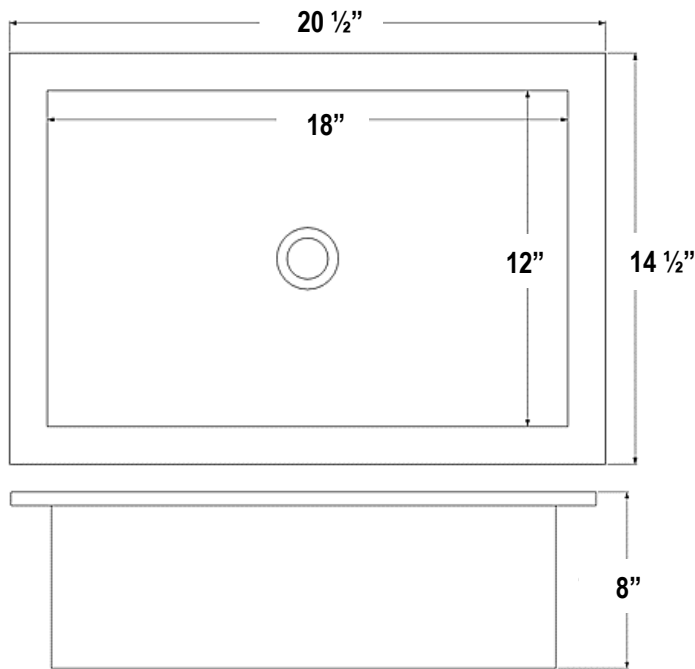

Shown with GM001 PB

P011 W

LOIS SINK IN PORCELAIN

DETAILS

Installation Type: Undermount

Hand-crafted Porcelain

OD: 20.5" x 14.5" x 8.5"

ID: 18" x 12"

Drain Size: Uses Standard 1.5" Drain; With Overflow

Each sink is hand-crafted; no two sinks will be the same

NOTE: Due to the handmade nature of the sink, dimensions are approximate and can vary.

Specify: Optional grate and finish choices. Grates sold as a separate item, but must be purchased at the same time as the sink.

AVAILABLE DRAINS

D011 – D017	Decorative Grid Strainers
D101 – D720	Decorative Drains

AVAILABLE GRATES (Not sold as a stand-alone item)

GM001	Filigree	
GM003	Spoke	
GM004	Hawaiian Quilt	
GM007	Bars	
GM008	Deco	
Finish Options	PS – Polished Stainless Steel SS – Satin Stainless Steel	PB – Polished Unlacquered Brass UB – Satin Unlacquered Brass

INSTALLATION

Drain should be installed first. Cuts in countertop are up to the discretion of the installer. Use silicone adhesive to adhere sink to countertop. Clips or other installation method must be provided by the fabricator/installer. Clean any excess silicone from the sink surface.

CARE

Use mild soap and water for everyday cleaning. Avoid any harsh abrasives and chemicals, acidic cleaning products.

WARRANTY

Linkasink warranties our product to be free from manufacturing defect for the life of the product. Warranty does not cover improper care, neglect, abuse, or normal wear-and-tear.

DIMENSIONS WILL VARY

DO NOT use this sheet as a guide for countertop cuts. Due to the handmade nature of each product, templates are not provided.