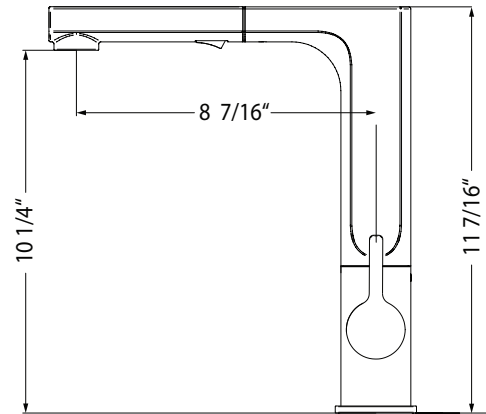

**STORM SERIES**

**Pull Out Kitchen Faucet**

**Model** STPO-2000-PC : Polished Chrome  
 STPO-2000-BN : Brushed Nickel  
 STPO-2000-OB : Oil Rubbed Bronze

STPO-2000

**FEATURES**

- Solid brass body construction
- Lightweight pull out dual function spray/stream handspray
- Easy clean removable Aerator
- Extendable hose reaches all edges of sink and beyond. 20+ inches
- 90° forward action temperature control handle will not hit backsplash
- Ceramic Disc Cartridge - Lifetime Warranty
- Available in 3 finish options
- Oversized deck mounting locknut for ease of installation
- Nylon hoses for increased durability and flexibility
- QuickConnect system designed for secure and easy installation
- All HamatUSA faucets are ICC certified to meet or exceed US State and Federal plumbing codes and low lead safety standards
- Limited Lifetime Warranty