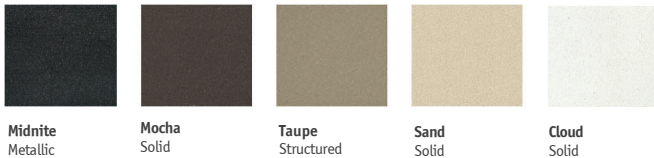

**Siostone Collection**  
**Topmount Large Single Bowl**  
**Model SIO-3321ST**

SIO-3321ST

**FEATURES**

- 80% quartz and granite
- 9-1/2" depth • Pre-scored up to 5 faucet holes
- Intrinsically hygienic non-porous surface
- Antibacterial protection with silver ion Microstop
- Silky to the touch, 3 times harder than natural granite
- Food-safe, UV-stable-will not fade • Color-fast throughout
- Heat resistance to +500°F
- Highest resistance to thermal shock, scratches and chips
- Ariapure® features odor and pollutant disinfection
- Fits 36" sink base
- Supplied with cutout template, fasteners and instructions
- 1 year Limited Warranty

**OPTIONAL COLORS**

OVERALL DIMENSIONS	EACH BOWL	CUTOUT SIZE	PACKAGING*	WEIGHT*
33" x 22"	30-1/4" x 17-7/16"	See Template	1/10 pcs.	48/520lbs.

\*Standard packaging: Single boxed /Pallet of single boxed.  
 All dimensions are in inches. Specifications subject to change without notice.