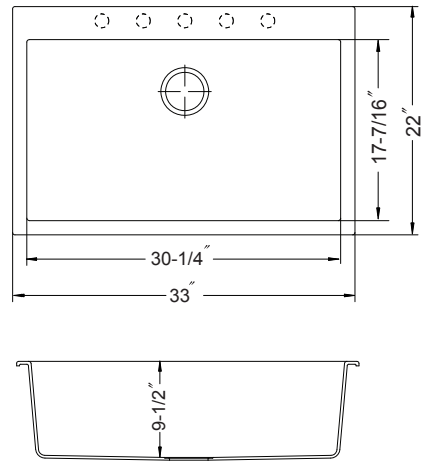

**Siostone Collection**  
**Topmount Large Single Bowl**  
**Model SIO-3321ST**

SIO-3321ST

**FEATURES**

- 80% quartz and granite
- 9-1/2" depth • Pre-scored up to 5 faucet holes
- Intrinsically hygienic non-porous surface
- Antibacterial protection with silver ion Microstop
- Silky to the touch, 3 times harder than natural granite
- Food-safe, UV-stable-will not fade • Color-fast throughout
- Heat resistance to +500°F
- Highest resistance to thermal shock, scratches and chips
- Ariapure® features odor and pollutant disinfection
- Fits 36" sink base
- Supplied with cutout template, fasteners and instructions
- 1 year Limited Warranty

**OPTIONAL COLORS**

OVERALL DIMENSIONS	EACH BOWL	CUTOUT SIZE	PACKAGING*	WEIGHT*
33" x 22"	30-1/4" x 17-7/16"	See Template	1/10 pcs.	48/520lbs.

\*Standard packaging: Single boxed /Pallet of single boxed.  
 All dimensions are in inches. Specifications subject to change without notice.