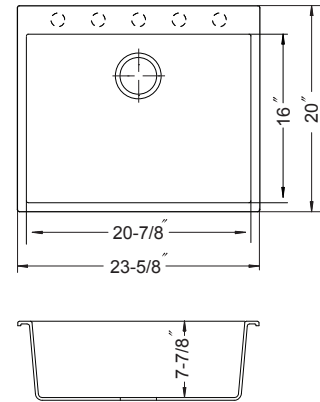

Siostone Collection

Topmount Single Bowl Model SIO-2420ST

SIO-2420ST

FEATURES

- 80% quartz and granite
- 7-7/8" depth • Pre-scored up to 5 faucet holes
- Intrinsically hygienic Non-porous surface
- Antibacterial protection with silver ion Microstop®
- Silky to the touch, 3 times harder than natural granite
- Food-safe, UV-stable-will not fade • Color-fast throughout
- Heat resistance to +500°F
- Highest resistance to thermal shock, scratches and chips
- Ariapure® features odor and pollutant disinfection
- Fits 30" sink base
- Supplied with cutout template, fasteners and instructions
- 1 year Limited Warranty

OPTIONAL COLORS

Midnite Metallic Mocha Solid Taupe Structured Sand Solid Cloud Solid

OVERALL DIMENSIONS	EACH BOWL	CUTOUT SIZE	PACKAGING*	WEIGHT*
23-5/8" x 20"	20-7/8" x 16"	See Template	1/10 pcs.	35/390lbs.

*Standard packaging: Single boxed /Pallet of single boxed.
All dimensions are in inches. Specifications subject to change without notice.

OPTIONAL ACCESSORIES

Bottom Grid: CWG-2015
Strainer Options: Stainless steel strainers,
Color strainers, Color Disposal flanges