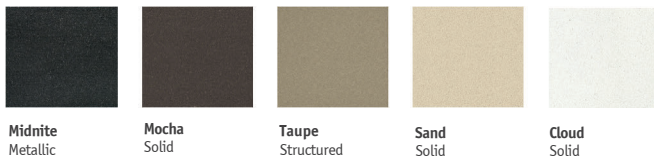

Siostone Collection

Topmount Single Bowl Model SIO-2420ST

SIO-2420ST

FEATURES

- 80% quartz and granite
- 7-7/8" depth • Pre-scored up to 5 faucet holes
- Intrinsically hygienic Non-porous surface
- Antibacterial protection with silver ion Microstop®
- Silky to the touch, 3 times harder than natural granite
- Food-safe, UV-stable-will not fade • Color-fast throughout
- Heat resistance to +500°F
- Highest resistance to thermal shock, scratches and chips
- Ariapure® features odor and pollutant disinfection
- Fits 30" sink base
- Supplied with cutout template, fasteners and instructions
- 1 year Limited Warranty

OPTIONAL COLORS

Midnite Metallic Mocha Solid Taupe Structured Sand Solid Cloud Solid

OVERALL DIMENSIONS	EACH BOWL	CUTOUT SIZE	PACKAGING*	WEIGHT*
23-5/8" x 20"	20-7/8" x 16"	See Template	1/10 pcs.	35/390lbs.