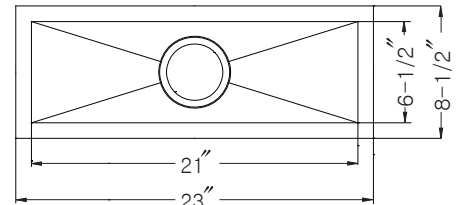

Prizm Trough Collection

Zero Radius Undermount Trough Bar/Prep Bowl Model PRI-239BT

FEATURES

- Premium grade T-304 stainless steel
- 6" depth • 18 gauge
- Totalguard+ insulation
- True zero radius ledge and bottom
- Brushed satin, • 3-1/2" drain opening
- Fits 30" sink base
- Supplied with cutout template, fasteners and instructions
- cUPC® Listed
- Lifetime Limited Warranty

PRI-239BT

ASME A112.19.3-2008

OPTIONAL ACCESSORIES

Strainer: BAS-2000-SS

Wire rack : SWR-129

OVERALL DIMENSIONS	EACH BOWL	CUTOUT SIZE	PACKAGING*	WEIGHT*
23" x 8-1/2"	21" x 6-1/2"	See Template	1/16 pcs.	10/200 lbs.