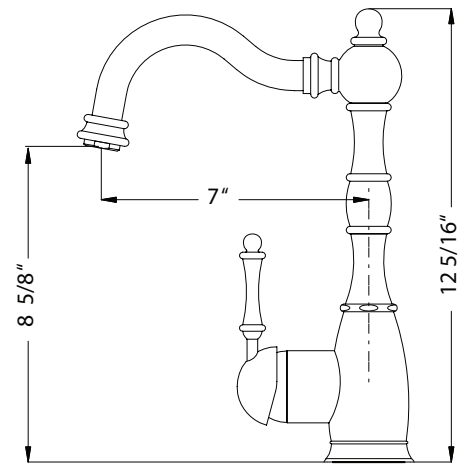

**NOTTINGHAM SERIES**

**Traditional Kitchen Faucet**

- Model NOBR-4000-PC** : Polished Chrome  
**NOBR-4000-BN** : Brushed Nickel  
**NOBR-4000-OB** : Oil Rubbed Bronze  
**NOBR-4000-BB** : Brushed Brass  
**NOBR-4000-AB** : Antique Brass  
**NOBR-4000-AC** : Antique Copper

NOBR-4000

**FEATURES**

- Traditional solid brass construction
- Easy clean removable Aerator
- Forward action with 15° rear limited handle will not hit backsplash
- Ceramic Disc Cartridge - Lifetime Warranty
- Available in 6 finish options
- Nylon braided hoses for increased durability and flexibility
- QuickConnect system designed for secure and easy installation
- All HamatUSA faucets are ICC certified to meet or exceed US State and Federal plumbing codes and low lead safety standards
- Limited Lifetime Warranty