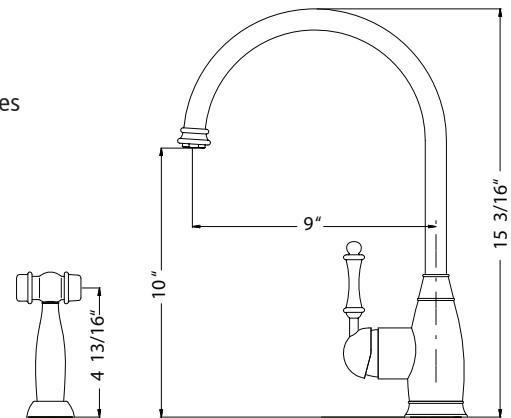

EXSH-4000

FEATURES

- Traditional solid brass construction
- Traditional solid brass side spray with removable aerator
- Easy clean removable Aerator
- Sidespray with extendable hose reaches all edges of sink and beyond. 20+ inches
- Forward action with 15° rear limited handle will not hit backsplash
- Ceramic Disc Cartridge - Lifetime Warranty
- Available in 6 finish options
- Oversized deck mounting locknut for ease of installation
- Hybrid stainless steel and nylon braided hoses for increased durability and flexibility
- QuickConnect system designed for secure and easy installation
- All HamatUSA faucets are ICC certified to meet or exceed US State and Federal plumbing codes and low lead safety standards
- Limited Lifetime Warranty