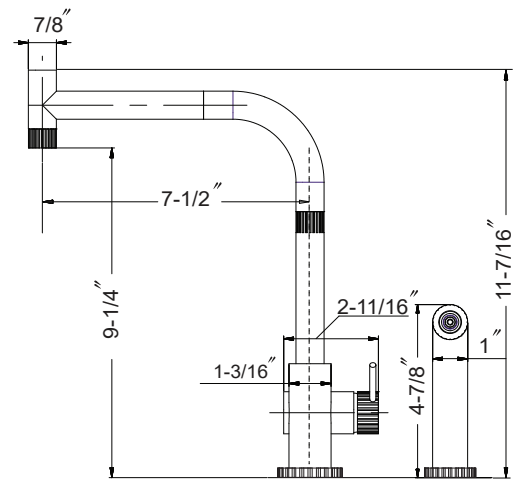

**KNOB SERIES**

**Contemporary Single Handle Kitchen Faucet with Sidespray**

**Model KNSH-2000 BSS** : Brushed Stainless Steel

KNSH-2000

**FEATURES**

- Construction from premium Type 304 solid stainless steel
- Solid stainless steel side spray with removable aerator
- Easy clean removable Aerator
- Extendable hose reaches all edges of sink and beyond 20+ inches
- Forward action with rear limit handle will not hit backsplash
- Ceramic Disc Cartridge – Lifetime Warranty
- 1.75 GPM
- Available in brushed stainless steel
- Large deck mounting locknut for ease of installation
- Hybrid stainless steel and nylon hose for increased durability and flexibility
- Quickconnect system designed for secure and easy installation
- All HamatUSA faucets are ICC certified to meet or exceed US State and Federal plumbing codes and low lead safety standards
- Limited Lifetime Warranty