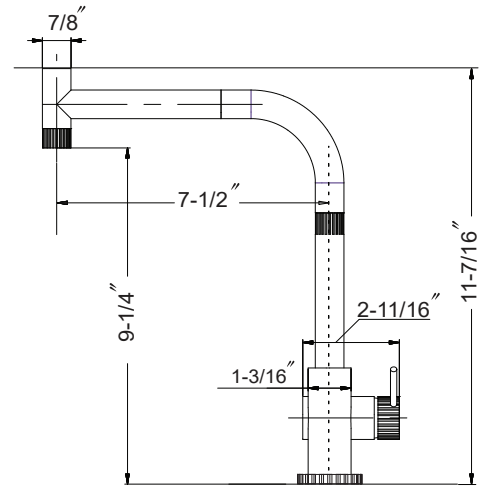

KNOB SERIES

Contemporary Single Handle Kitchen Faucet

Model KNSH-1000 BSS : Brushed Stainless Steel

KNSH-1000

FEATURES

- Construction from premium Type 304 solid stainless steel
- Easy clean removable Aerator
- Extendable hose reaches all edges of sink and beyond 20+ inches
- Forward action with rear limit handle will not hit backsplash
- Ceramic Disc Cartridge – Lifetime Warranty
- 1.75 GPM
- Available in brushed stainless steel
- Large deck mounting locknut for ease of installation
- Hybrid stainless steel and nylon hose for increased durability and flexibility
- Quickconnect system designed for secure and easy installation
- All HamatUSA faucets are ICC certified to meet or exceed US State and Federal plumbing codes and low lead safety standards
- Limited Lifetime Warranty