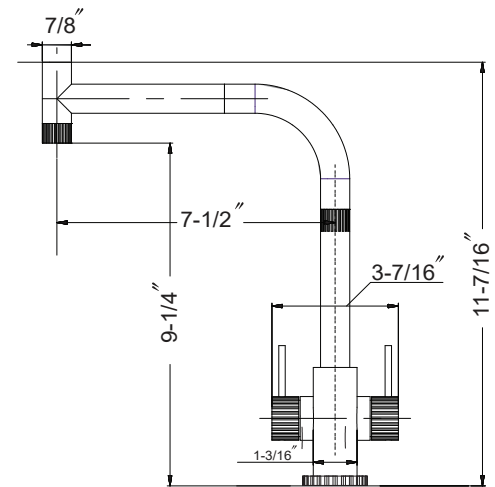

KNOB SERIES

Contemporary Two Handle Kitchen Faucet

Model KNDH-1000 BSS : Brushed Stainless Steel

KNDH-1000

FEATURES

- Construction from premium Type 304 solid stainless steel
- Easy clean removable Aerator
- Extendable hose reaches all edges of sink and beyond 20+ inches
- Forward action with rear limit handle will not hit backsplash
- Ceramic Disc Cartridge – Lifetime Warranty
- 1.75 GPM
- Available in brushed stainless steel
- Large deck mounting locknut for ease of installation
- Hybrid stainless steel and nylon hose for increased durability and flexibility
- Quickconnect system designed for secure and easy installation
- All HamatUSA faucets are ICC certified to meet or exceed US State and Federal plumbing codes and low lead safety standards
- Limited Lifetime Warranty