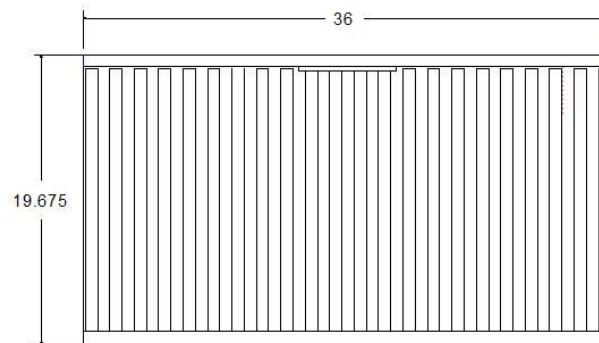

Available Countertops:

- Italian Carrara Marble (M03O-3)
- White Granite/Engineered Stone (C03O-3)

TOP

FRONT

SIDE