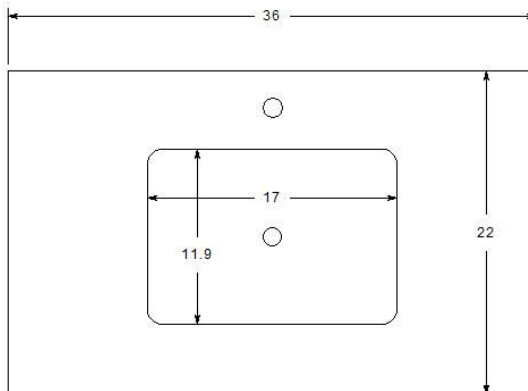

TERRA 36" Wall Mount Vanity

Model : VT-TR36 WM

Designed By: Bemma Design Lab

Features

- 1 soft-close large drawer/1 interior drawer soft-close
- Single hole faucet drilling
- BLUM Under-mount drawer ¾ extension soft close glides
- Solid wood /engineered wood construction w/ veneer
- Plated Stainless Steel trim
- Sherwin-Williams 5 step finish resists moisture and scratches

- Fully finished interiors
- Solid Wood drawers with Dovetail Joints
- Base, glazed ceramic sink and top come fully assembled in one box
- French Cleats and hardware included for wall mounting
- Backsplash not included

All BEMMA bath cabinets are made of solid hardwood and engineered wood, and meet strict CARB-P2 Standards
Ceramic sinks are cUPC certified

Available Base Finish:

- Walnut finish veneer (E24) Satin Brass trim
- Walnut finish veneer (E24) Black Matte trim

Available Countertops:

- Italian Carrara Marble (M03O-3)
- White Granite/Engineered Stone (C03O-3)

TOP