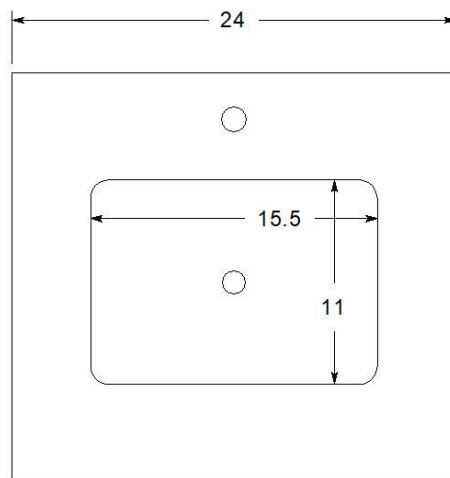

TERRA 24" Wall Mount Vanity

Model : VT-TR24 WM

Designed By: Bemma Design Lab

Features

- 1 soft-close large drawer/1 interior drawer soft-close
- Single hole faucet drilling
- BLUM Under-mount drawer ¾ extension soft close glides
- Solid wood /engineered wood construction w/ veneer
- Plated Stainless Steel trim
- Sherwin-Williams 5 step finish resists moisture and scratches

- Fully finished interiors
- Solid Wood drawers with Dovetail Joints
- Base, glazed ceramic sink and top come fully assembled in one box
- French Cleats and hardware included for wall mounting
- Backsplash not included

All BEMMA bath cabinets are made of solid hardwood and engineered wood, and meet strict CARB-P2 Standards
Ceramic sinks are cUPC certified

Available Base Finish:

- Walnut finish veneer(E24) Satin Brass trim
- Walnut finish veneer (E24) Black Matte trim

Available Countertops:

- Italian Carrara Marble (M03O-3)
- White Granite/Engineered Stone (C03O-3)

TOP