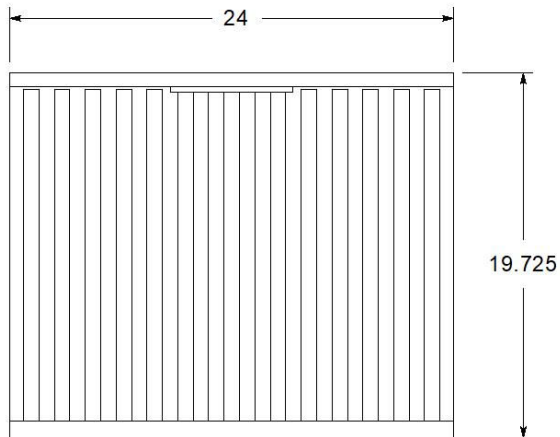

Available Countertops:

- Italian Carrara Marble (M03O-3)
- White Granite/Engineered Stone (C03O-3)

TOP

FRONT

SIDE