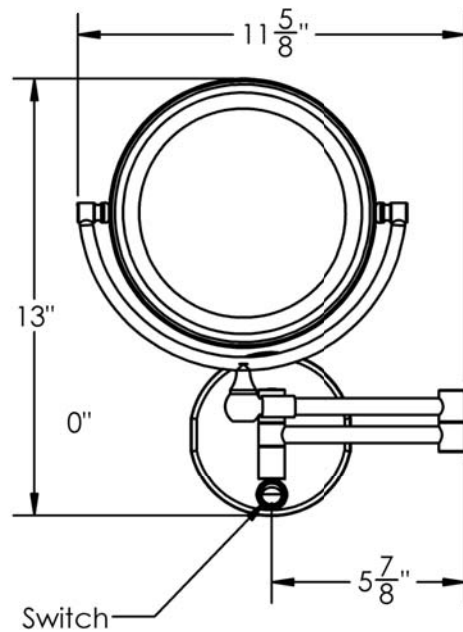

Catalog Number: **EH-40**

Baci At Home

The mirror rotates in either direction to present a 5X mirror on the front and a plain mirror on the back

When the mirror is folded against the wall the center of the glass will be 6 3/8" above and 7/8" offset from the center of the outlet box.

Installation

- 1) Remove the 2 screws #1 and the back plate #2
- 2) Fasten the back plate to the outlet box
- 3) Connect the wires from the mirror to the wires in the outlet box - Green to Ground, White to Neutral, and Black to Line
- 4) Slide the canopy over the back plate and fasten it with the screws from step #1

EH-40 - Round LED reversible mirror

Product Category Baci Basic Mirrors
Special Features Corrosion Resistant construction
 Optical quality 5X and 1X glass mirrors
 LED incandescent lighting
 2 year warrantee

Dimensions Mirror body 9" diameter
 Folds to 9 3/8" wide x 9" high x 3 7/8" deep
 Canopy 4 5/8" wide x 4 5/8" high
 Maximum extension 13 3/4"

Basic Model EH-40-CHR

Body Type All metal body

Magnification 5X front/1X back