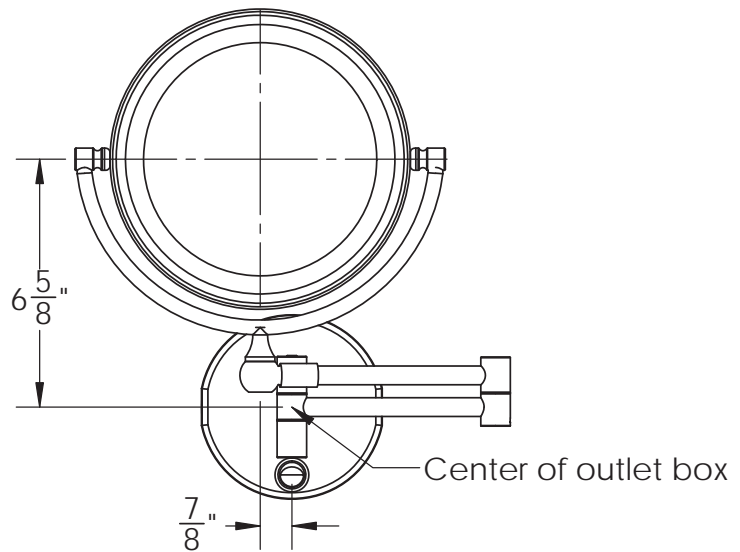

Catalog Number: **EH-40**

Baci At Home

The mirror rotates in either direction to present a 5X mirror on the front and a plain mirror on the back

When the mirror is folded against the wall the center of the glass will be 6 3/8" above and 7/8" offset from the center of the outlet box.

Installation

- 1) Remove the 2 screws #1 and the back plate #2
- 2) Fasten the back plate to the outlet box
- 3) Connect the wires from the mirror to the wires in the outlet box - Green to Ground, White to Neutral, and Black to Line
- 4) Slide the canopy over the back plate and fasten it with the screws from step #1

EH-40 - Round LED reversible mirror

Product Category Baci Basic Mirrors
Special Features Corrosion Resistant construction
 Optical quality 5X and 1X glass mirrors
 LED incandescent lighting
 2 year warrantee

Dimensions Mirror body 9" diameter
 Folds to 9 3/8" wide x 9" high x 3 7/8" deep
 Canopy 4 5/8" wide x 4 5/8" high
 Maximum extension 13 3/4"

Basic Model EH-40-CHR

Body Type All metal body

Magnification 5X front/1X back