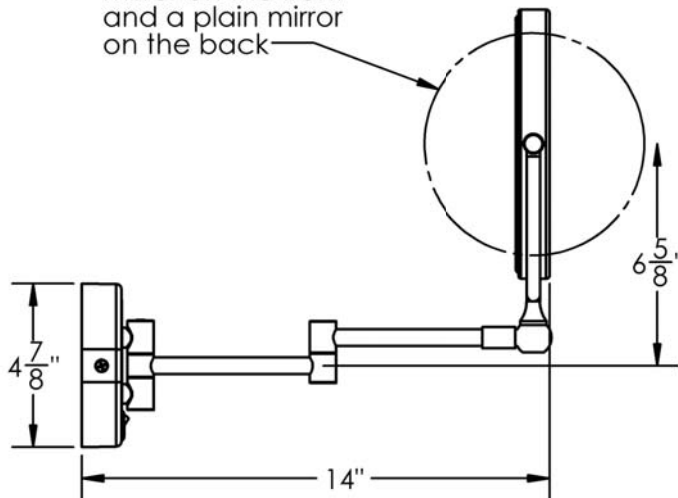

Catalog Number: **EH-40**

Baci At Home

The mirror rotates in either direction to present a 5X mirror on the front and a plain mirror on the back

When the mirror is folded against the wall the center of the glass will be 6 3/8" above and 7/8" offset from the center of the outlet box.

Installation

- 1) Remove the 2 screws #1 and the back plate #2
- 2) Fasten the back plate to the outlet box
- 3) Connect the wires from the mirror to the wires in the outlet box - Green to Ground, White to Neutral, and Black to Line
- 4) Slide the canopy over the back plate and fasten it with the screws from step #1

Dimensions Mirror body 9" diameter
 Folds to 9 3/8" wide x 9" high x 3 7/8" deep
 Canopy 4 5/8" wide x 4 5/8" high
 Maximum extension 13 3/4"

Basic Model EH-40-CHR

Body Type All metal body

Magnification 5X front/1X back