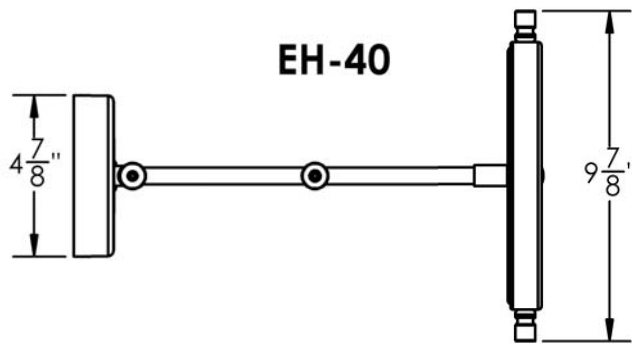

Catalog Number: **EH-40**

Baci At Home

The mirror rotates in either direction to present a 5X mirror on the front and a plain mirror on the back

When the mirror is folded against the wall the center of the glass will be 6 3/8" above and 7/8" offset from the center of the outlet box.

Installation

- 1) Remove the 2 screws #1 and the back plate #2
- 2) Fasten the back plate to the outlet box
- 3) Connect the wires from the mirror to the wires in the outlet box - Green to Ground, White to Neutral, and Black to Line
- 4) Slide the canopy over the back plate and fasten it with the screws from step #1

Dimensions Mirror body 9" diameter
 Folds to 9 3/8" wide x 9" high x 3 7/8" deep
 Canopy 4 5/8" wide x 4 5/8" high
 Maximum extension 13 3/4"

Basic Model EH-40-CHR

Body Type All metal body

Magnification 5X front/1X back