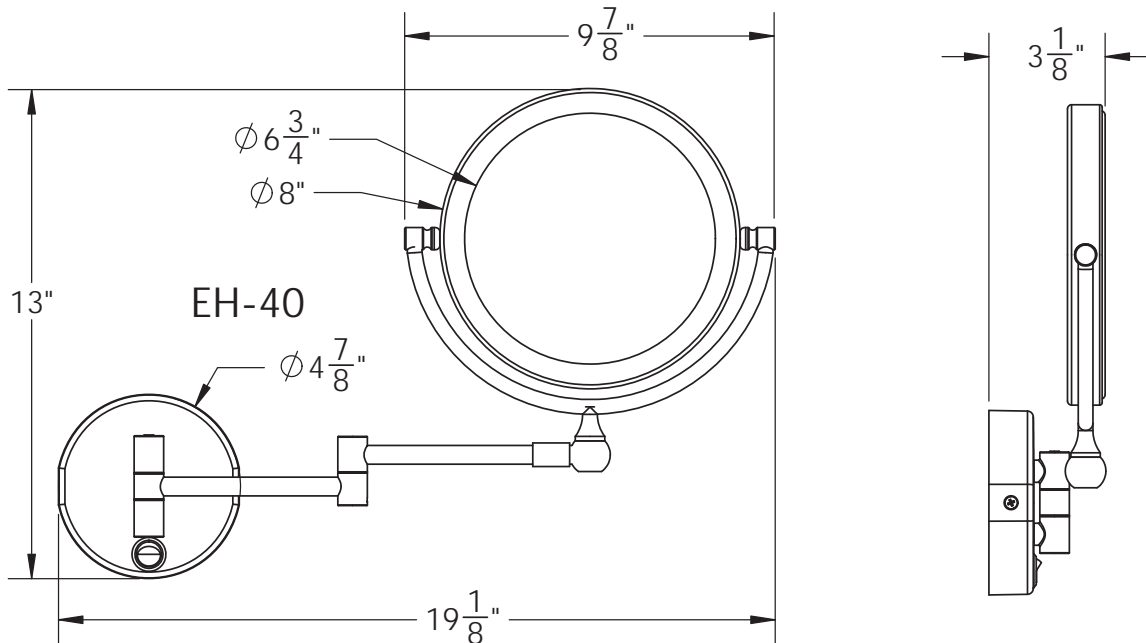

Catalog Number: **EH-40**

Baci At Home

The mirror rotates in either direction to present a 5X mirror on the front and a plain mirror on the back

When the mirror is folded against the wall the center of the glass will be 6 3/8" above and 7/8" offset from the center of the outlet box.

Installation

- 1) Remove the 2 screws #1 and the back plate #2
- 2) Fasten the back plate to the outlet box
- 3) Connect the wires from the mirror to the wires in the outlet box - Green to Ground, White to Neutral, and Black to Line
- 4) Slide the canopy over the back plate and fasten it with the screws from step #1

EH-40 - Round LED reversible mirror

Product Category Baci Basic Mirrors
Special Features Corrosion Resistant construction
 Optical quality 5X and 1X glass mirrors
 LED incandescent lighting
 2 year warrantee

Dimensions Mirror body 9" diameter
 Folds to 9 3/8" wide x 9" high x 3 7/8" deep
 Canopy 4 5/8" wide x 4 5/8" high
 Maximum extension 13 3/4"

Basic Model EH-40-CHR

Body Type All metal body

Magnification 5X front/1X back