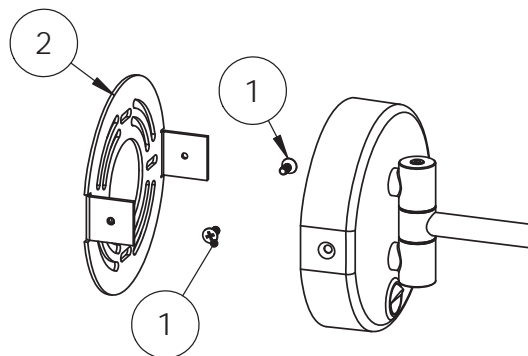

Catalog Number: **EH-40**

Baci At Home

The mirror rotates in either direction to present a 5X mirror on the front and a plain mirror on the back

When the mirror is folded against the wall the center of the glass will be 6 3/8" above and 7/8" offset from the center of the outlet box.

Installation

- 1) Remove the 2 screws #1 and the back plate #2
- 2) Fasten the back plate to the outlet box
- 3) Connect the wires from the mirror to the wires in the outlet box - Green to Ground, White to Neutral, and Black to Line
- 4) Slide the canopy over the back plate and fasten it with the screws from step #1

EH-40 - Round LED reversible mirror

Product Category Baci Basic Mirrors
Special Features Corrosion Resistant construction
 Optical quality 5X and 1X glass mirrors
 LED incandescent lighting
 2 year warrantee

Dimensions Mirror body 9" diameter
 Folds to 9 3/8" wide x 9" high x 3 7/8" deep
 Canopy 4 5/8" wide x 4 5/8" high
 Maximum extension 13 3/4"

Basic Model EH-40-CHR

Body Type All metal body

Magnification 5X front/1X back