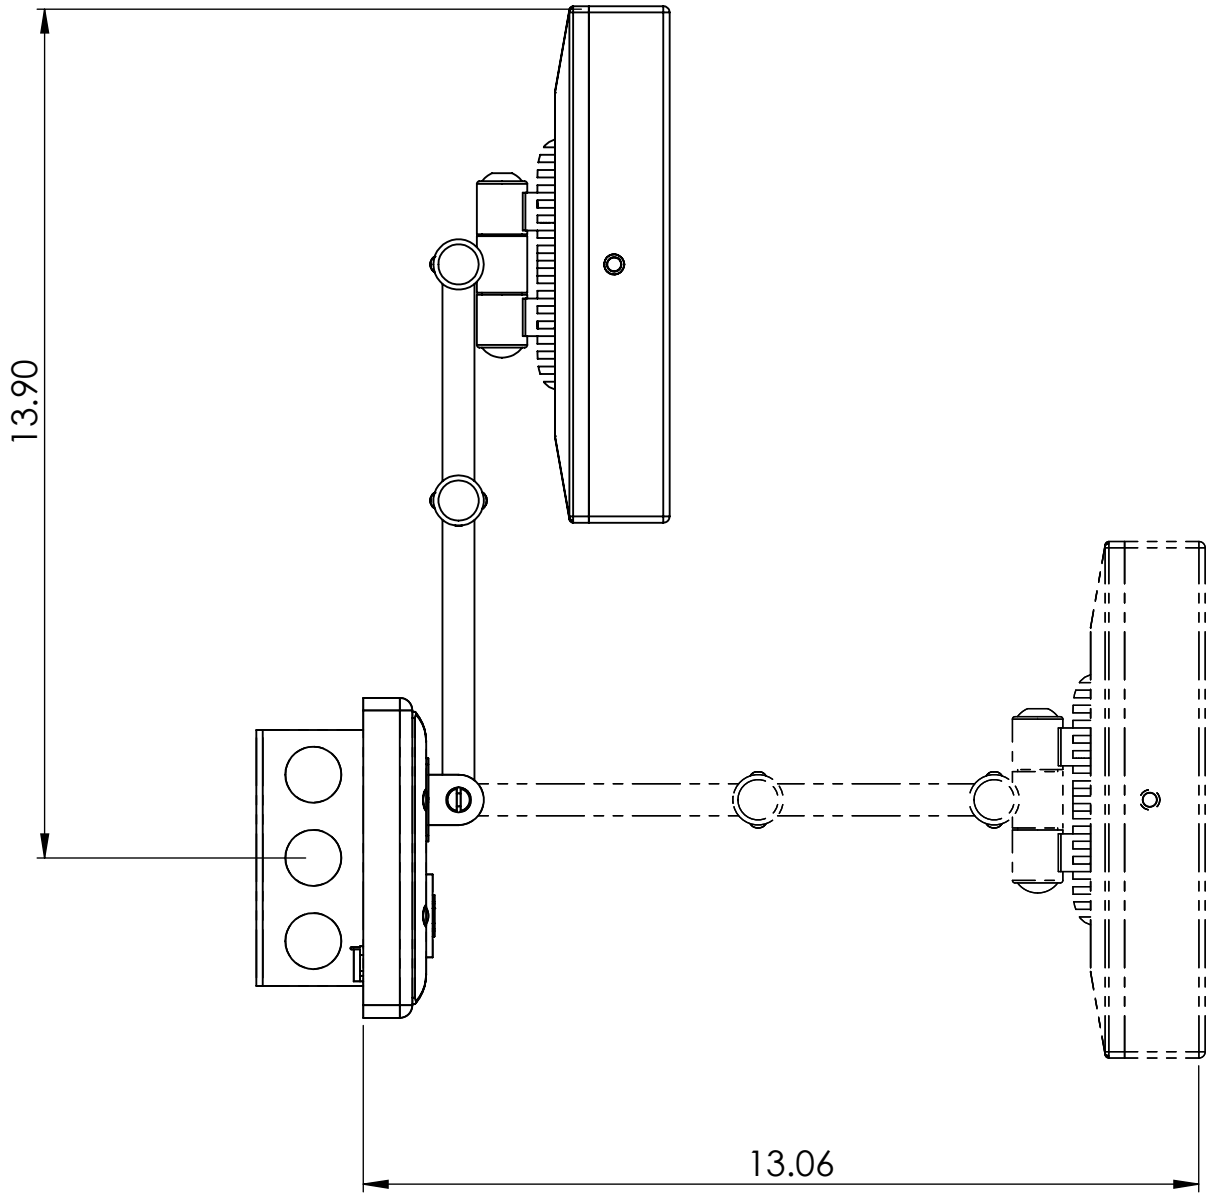

**BSR-SMT-20 SQUARE SMART MIRROR**  
Wi-Fi make-up mirror that can be controlled by  
Amazon Alexa or Google Home.

12870 NW 45th Ave. Miami, FL 33054 USA

Tel (305) 687-9031 Toll Free (800) 327-6585 Fax (305) 687-5069

[www.bacimirrors.com](http://www.bacimirrors.com)

The center of the mirror is 7/8" above the center of the outlet box. Since the typical user's (ergonomic) eye height is 58 - 3/4" above the floor the outlet box should be centered 57 - 7/8" above the floor.