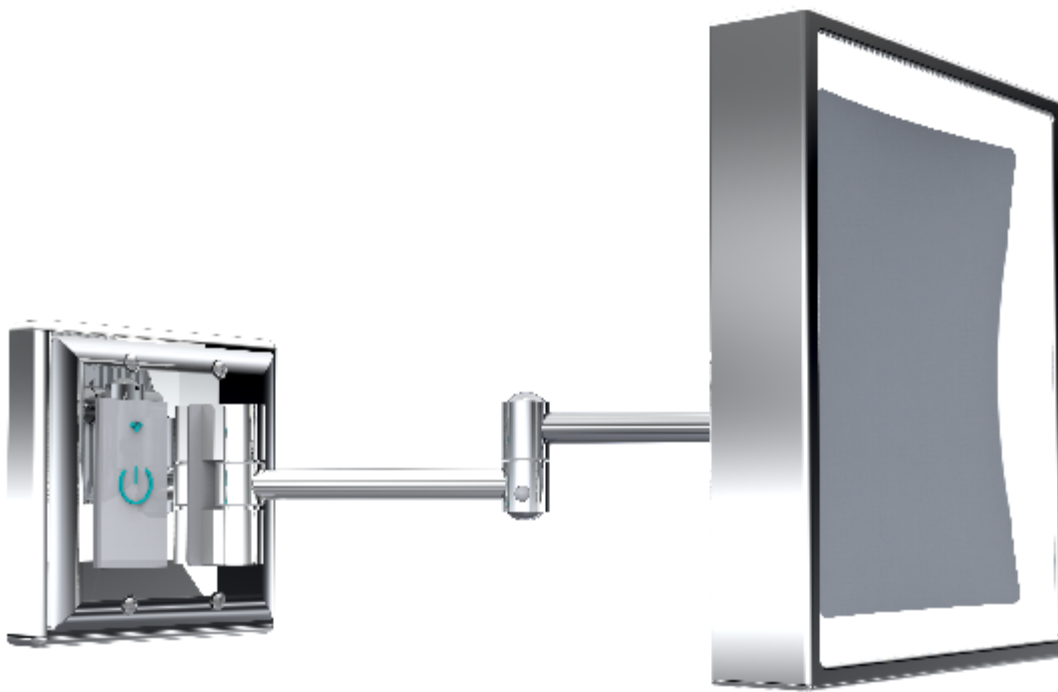

**BSR-SMT-20 SQUARE SMART MIRROR**  
Wi-Fi make-up mirror that can be controlled by  
Amazon Alexa or Google Home.

12870 NW 45th Ave. Miami, FL 33054 USA

Tel (305) 687-9031 Toll Free (800) 327-6585 Fax (305) 687-5069

[www.bacimirrors.com](http://www.bacimirrors.com)

The center of the mirror is 7/8" above the center of the outlet box. Since the typical user's (ergonomic) eye height is 58 - 3/4" above the floor the outlet box should be centered 57 - 7/8" above the floor.

12870 NW 45th Ave. Miami, FL 33054 USA

Tel (305) 687-9031 Toll Free (800) 327-6585 Fax (305) 687-5069

[www.bacimirrors.com](http://www.bacimirrors.com)

BSR-SMT-20 Delux Wi-Fi Make-UP Mirror	
<b>Product Category</b>	Baci Senior Mirrors
<b>Special Features</b>	Solid brass construction
	Optical quality 5X glass
	High power, natural white LED lighting
	Voice controlled by Amazon Alexa and Google Home
	5-year warrantee
<b>Lighting</b>	Halo light - high power LEDs
lumens	770
color tempature	Adjustable between 2800 and 4800 kelvin
Color rendering index	Min. 80
<b>Electrical</b>	
watts	6
Volts	100 - 240
Hertz (Frequency)	50/60
Amps (Current)	0.22
<b>UL listing</b>	Furnishings - suitable for commercial or residential use in damp locations
<b>Dimensions</b>	Mirror body - 8" wide X 9" high
	Folds to 10" wide by 10" high x 4.25" deep
	Base 5" X 5"
	Maximum extention 13"
<b>Finish options</b>	
Standard	Chrome
Premium	Satin Nickel, Polished Nickel, Bronze, Polished Brass
Custom	Copper, Pewter, Antique Finishes etc.
Gold	all finishes containing 24-karat Gold