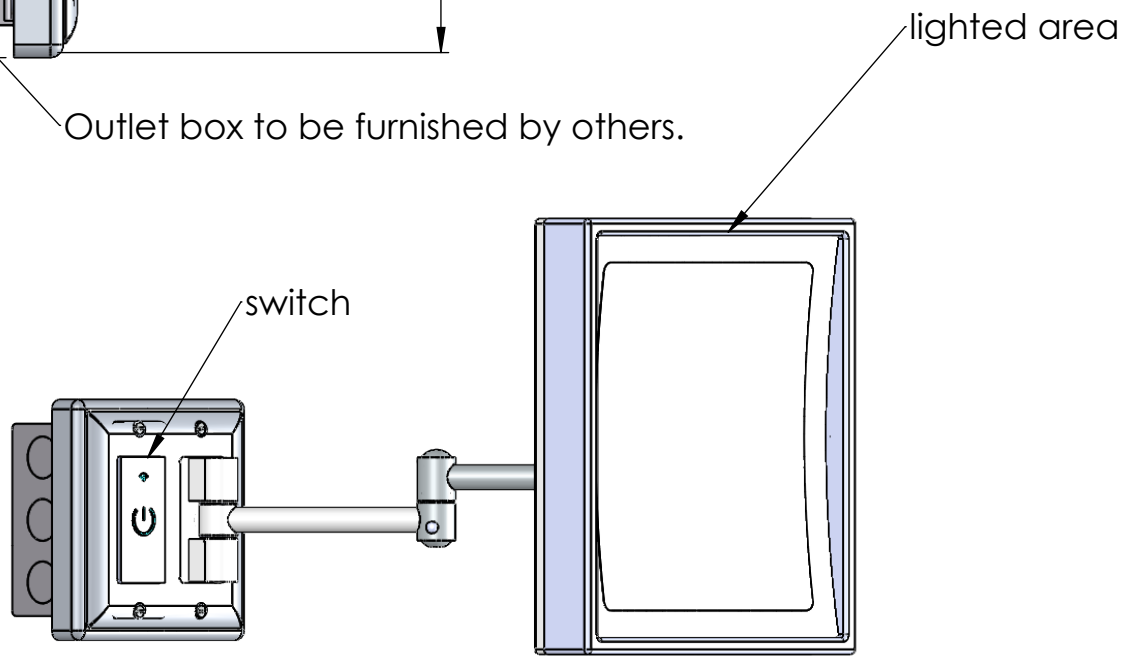

**BSR-SMT-20 SQUARE SMART MIRROR**  
Wi-Fi make-up mirror that can be controlled by  
Amazon Alexa or Google Home.

12870 NW 45th Ave. Miami, FL 33054 USA

Tel (305) 687-9031 Toll Free (800) 327-6585 Fax (305) 687-5069

[www.bacimirrors.com](http://www.bacimirrors.com)

The center of the mirror is 7/8" above the center of the outlet box. Since the typical user's (ergonomic) eye height is 58 - 3/4" above the floor the outlet box should be centered 57 - 7/8" above the floor.