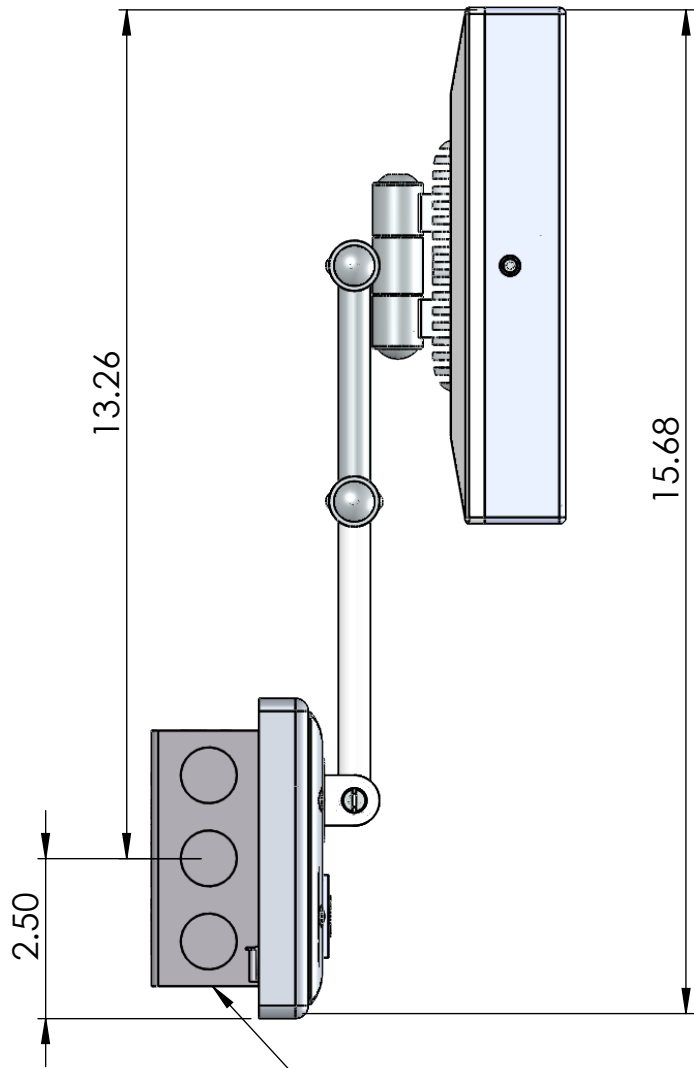

**BSR-SMT-20 SQUARE SMART MIRROR**  
Wi-Fi make-up mirror that can be controlled by  
Amazon Alexa or Google Home.

12870 NW 45th Ave. Miami, FL 33054 USA

Tel (305) 687-9031 Toll Free (800) 327-6585 Fax (305) 687-5069

[www.bacimirrors.com](http://www.bacimirrors.com)

The center of the mirror is 7/8" above the center of the outlet box. Since the typical user's (ergonomic) eye height is 58 - 3/4" above the floor the outlet box should be centered 57 - 7/8" above the floor.

12870 NW 45th Ave. Miami, FL 33054 USA

Tel (305) 687-9031 Toll Free (800) 327-6585 Fax (305) 687-5069

[www.bacimirrors.com](http://www.bacimirrors.com)

BSR-SMT-20 Delux Wi-Fi Make-UP Mirror	
<b>Product Category</b>	Baci Senior Mirrors
<b>Special Features</b>	Solid brass construction
	Optical quality 5X glass
	High power, natural white LED lighting
	Voice controlled by Amazon Alexa and Google Home
	5-year warrantee
<b>Lighting</b>	Halo light - high power LEDs
lumens	770
color tempature	Adjustable between 2800 and 4800 kelvin
Color rendering index	Min. 80
<b>Electrical</b>	
watts	6
Volts	100 - 240
Hertz (Frequency)	50/60
Amps (Current)	0.22
<b>UL listing</b>	Furnishings - suitable for commercial or residential use in damp locations
<b>Dimensions</b>	Mirror body - 8" wide X 9" high
	Folds to 10" wide by 10" high x 4.25" deep
	Base 5" X 5"
	Maximum extention 13"
<b>Finish options</b>	
Standard	Chrome
Premium	Satin Nickel, Polished Nickel, Bronze, Polished Brass
Custom	Copper, Pewter, Antique Finishes etc.
Gold	all finishes containing 24-karat Gold