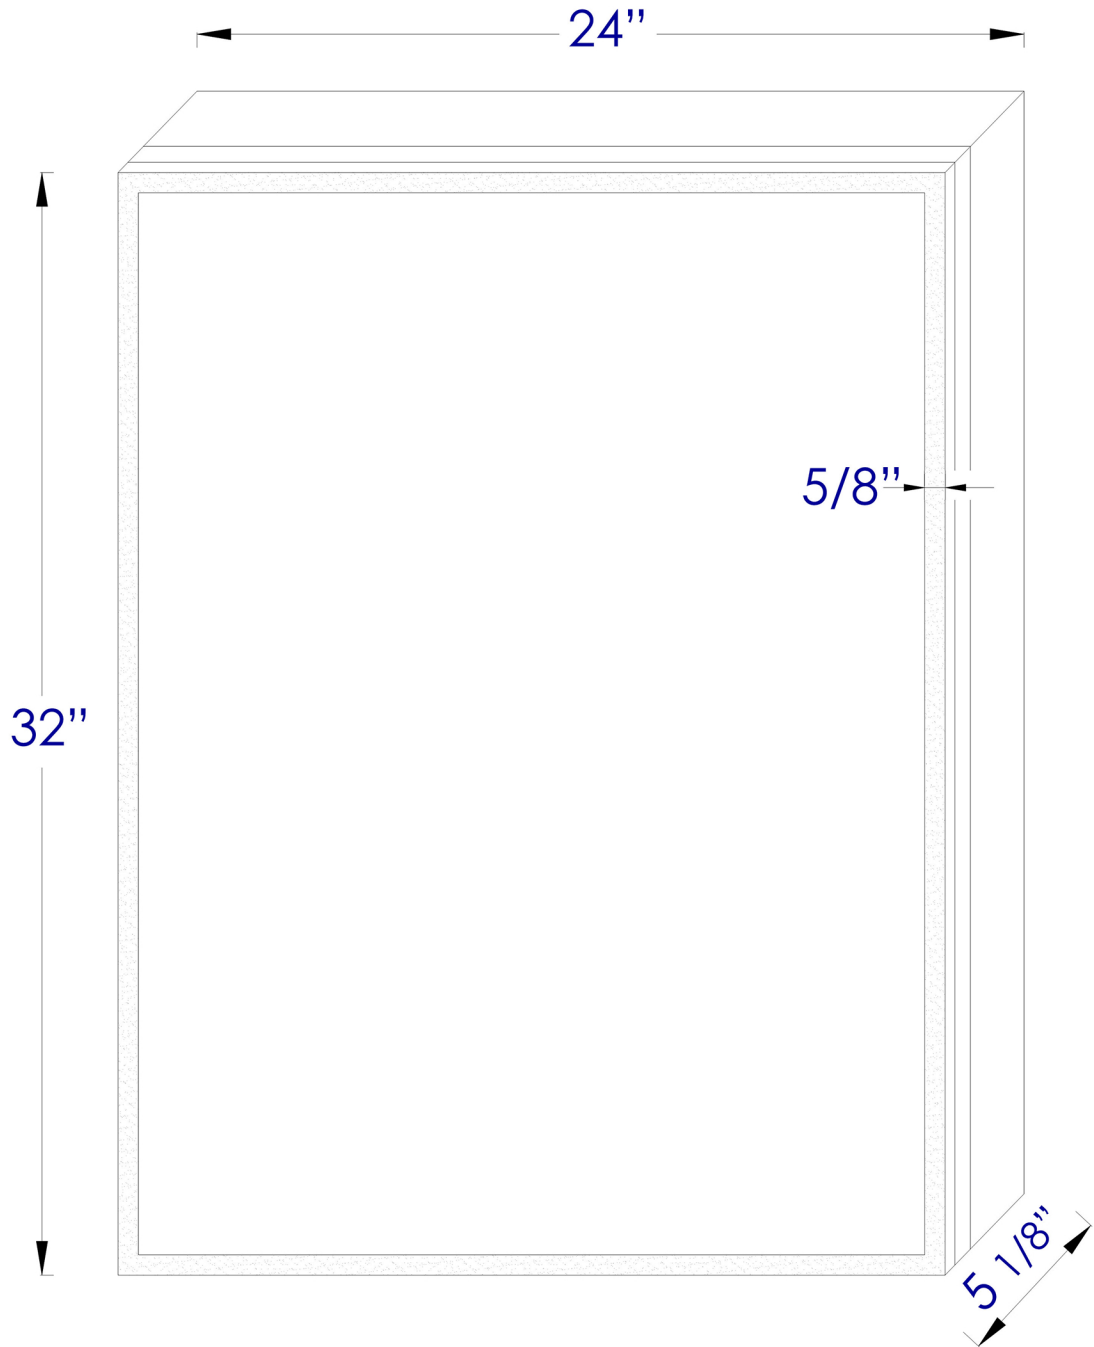

**ABMC2432**

24" x 32" Single Door LED Light  
Medicine Cabinet

**Note:** All product dimensions are approximate and should be verified on site prior to installation.  
Visit [www.ALFIbrand.com](http://www.ALFIbrand.com) for more information.