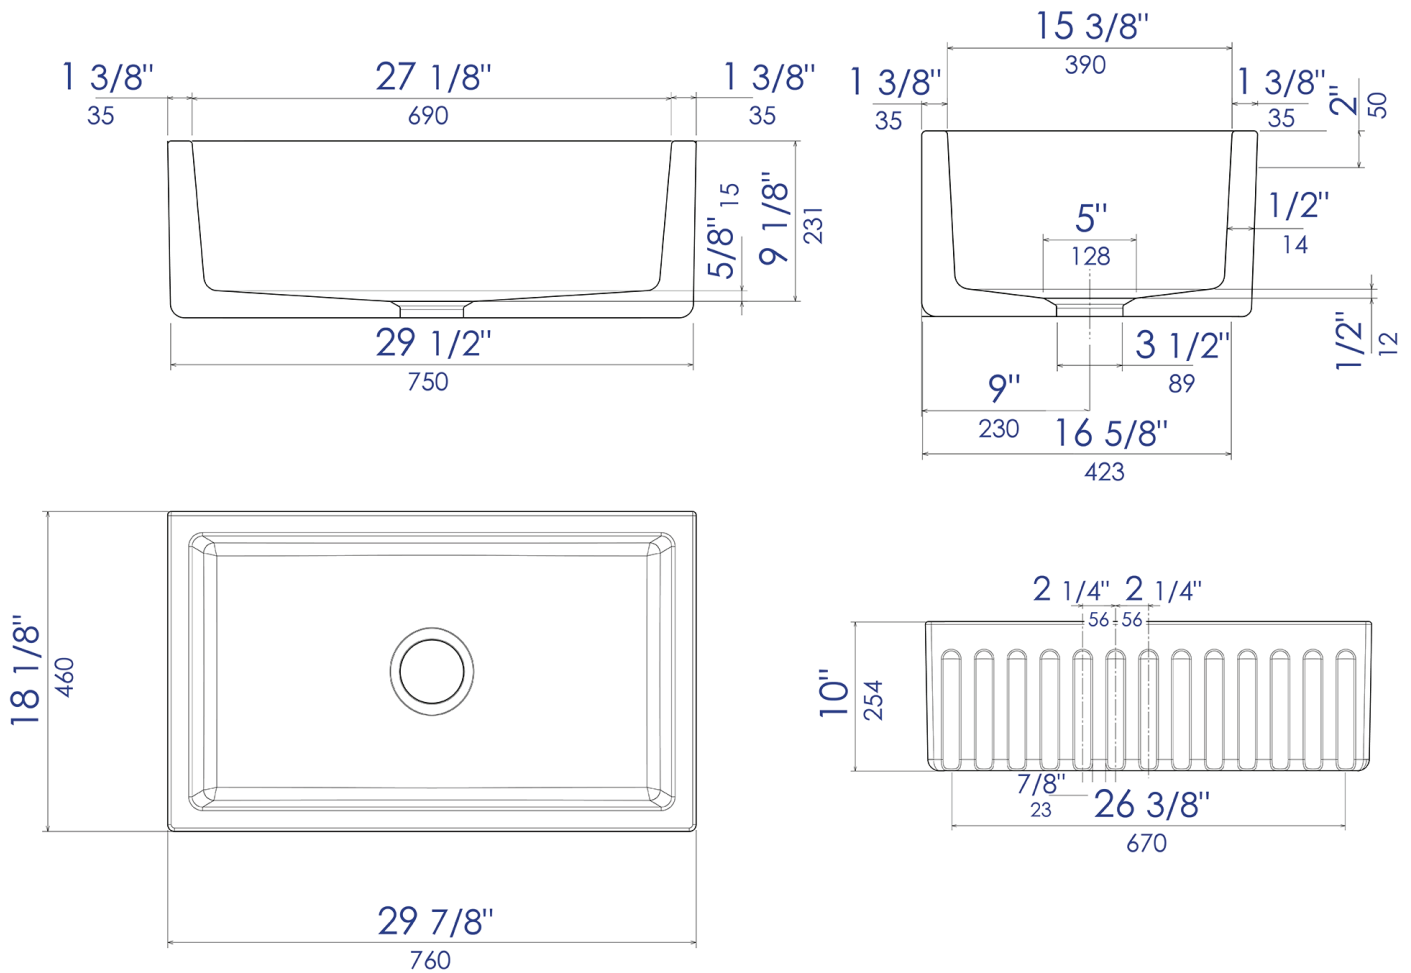

# AB3018HS

30" Reversible Smooth / Fluted Single Bowl Fireclay Farm Sink

**Note:** All product dimensions are approximate and should be verified on site prior to installation.  
Visit [www.ALFIbrand.com](http://www.ALFIbrand.com) for more information.