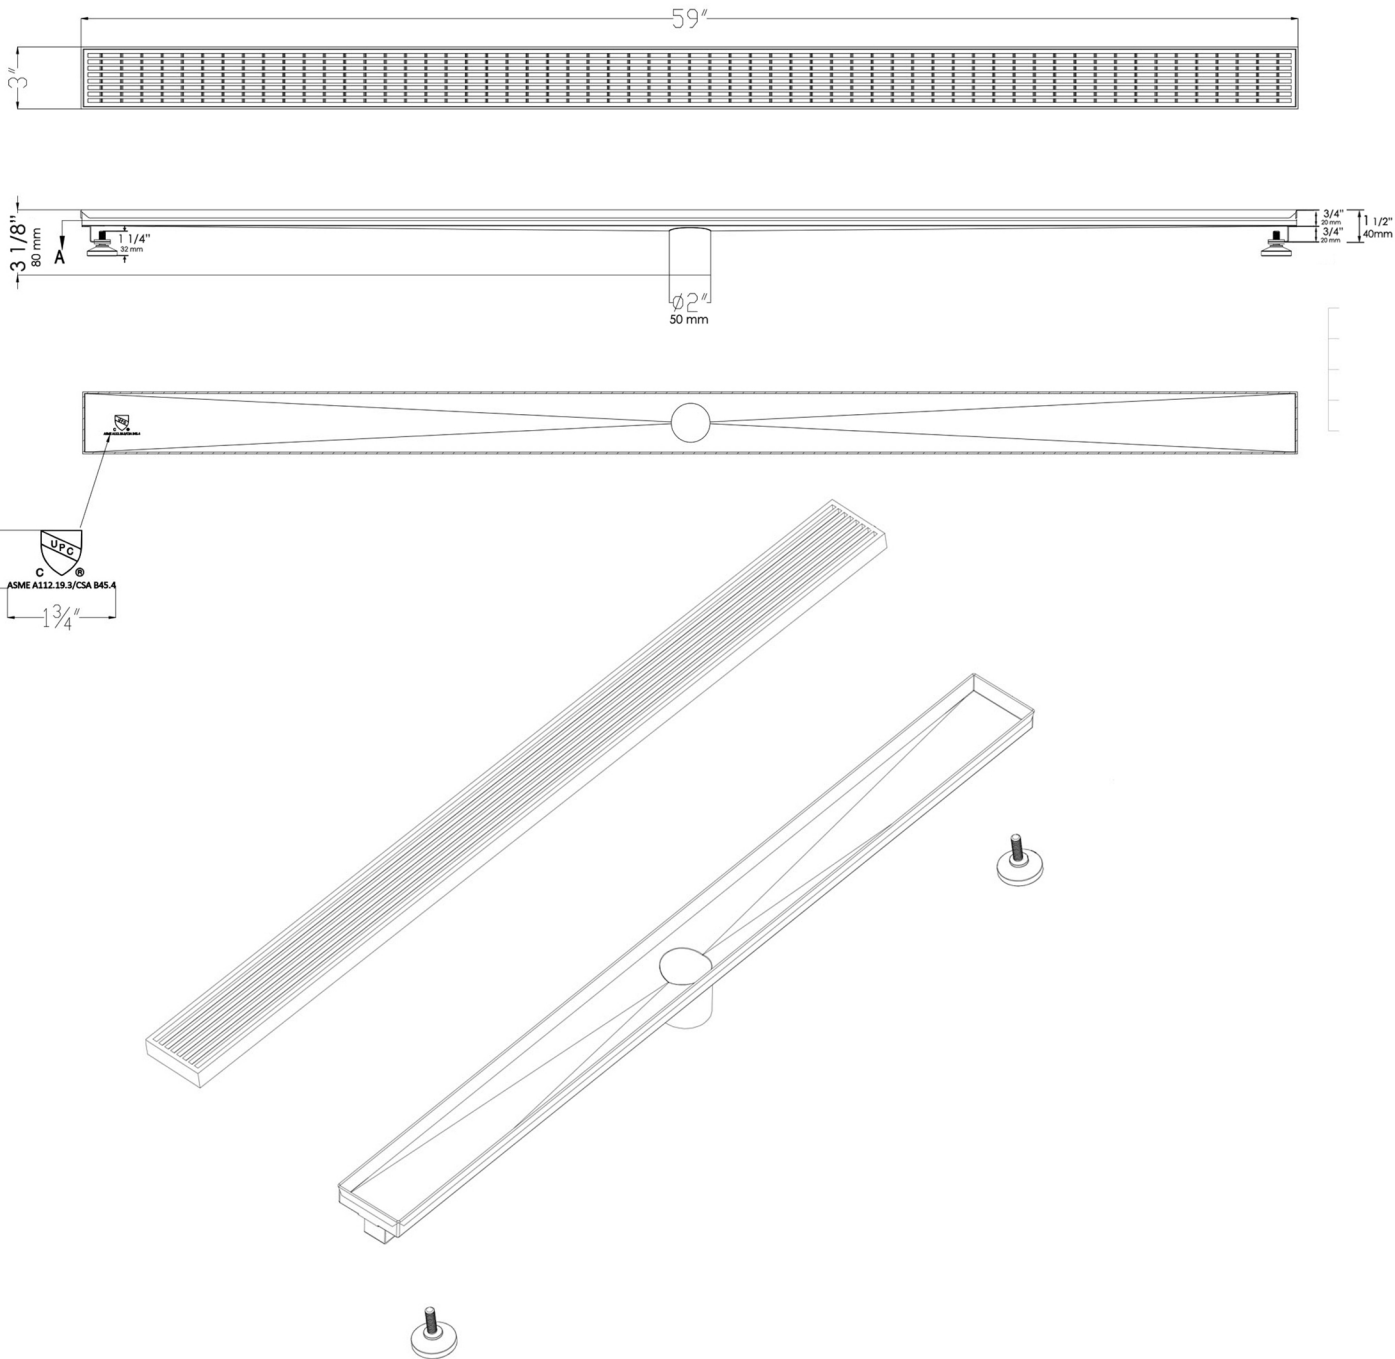

**ABLD59D**

# 59" Stainless Steel Linear Shower Drain with Groove Lines

**Note:** All product dimensions are approximate and should be verified on site prior to installation.  
Visit [www.ALFIbrand.com](http://www.ALFIbrand.com) for more information.