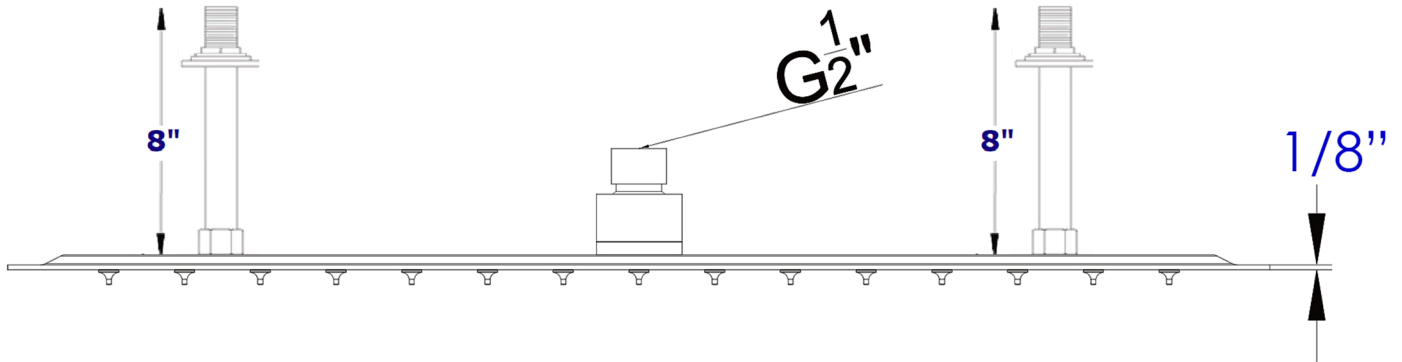

RAIN2012

20" Rectangular Solid Ultra Thin Rain Shower Head

Note: All product dimensions are approximate and should be verified on site prior to installation.
Visit alfibrand.com for more information.