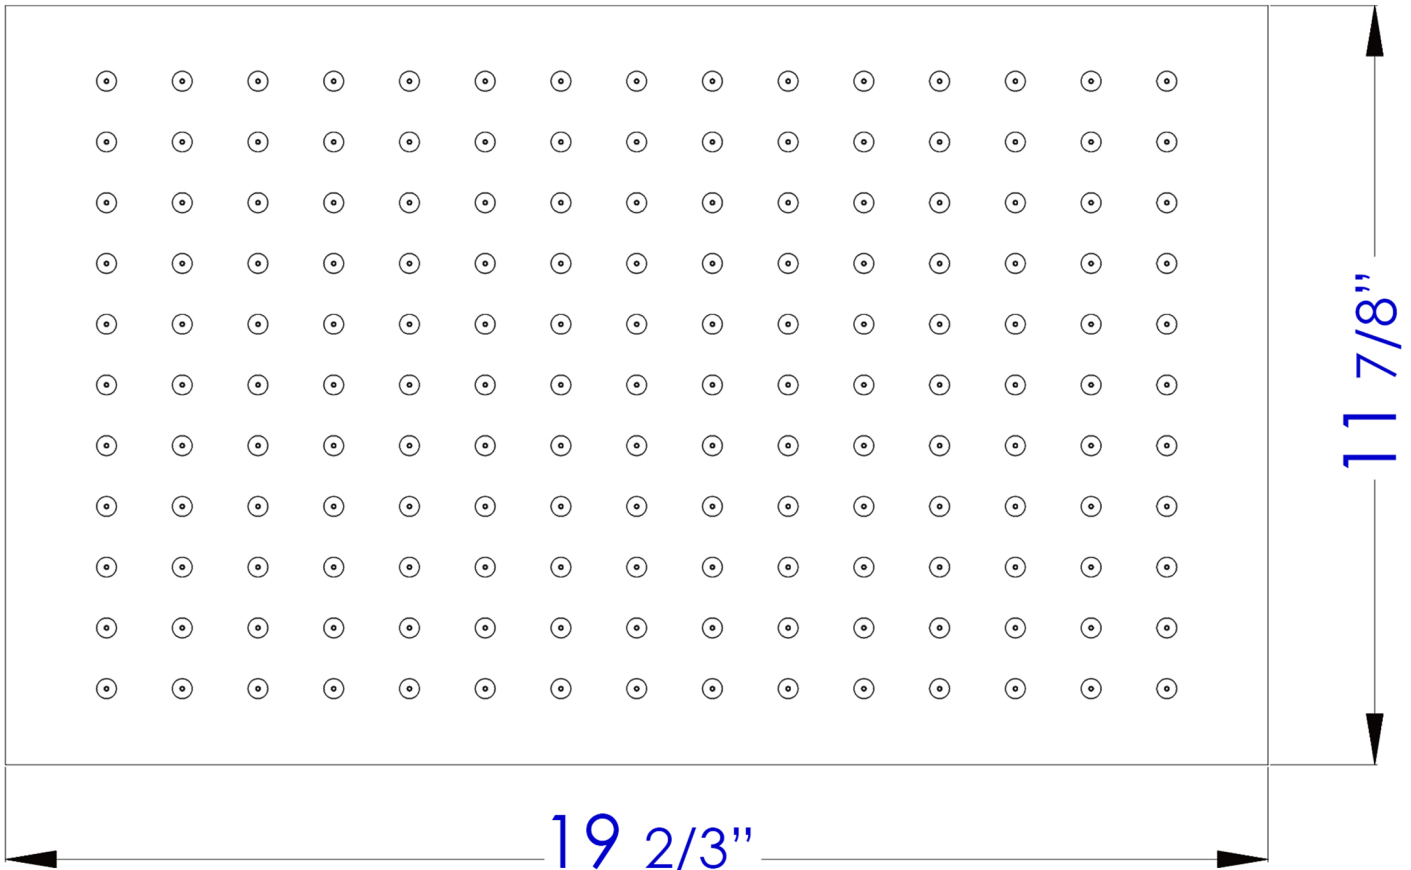

RAIN2012

20" Rectangular Solid Ultra Thin Rain Shower Head

Note: All product dimensions are approximate and should be verified on site prior to installation.
Visit alfibrand.com for more information.