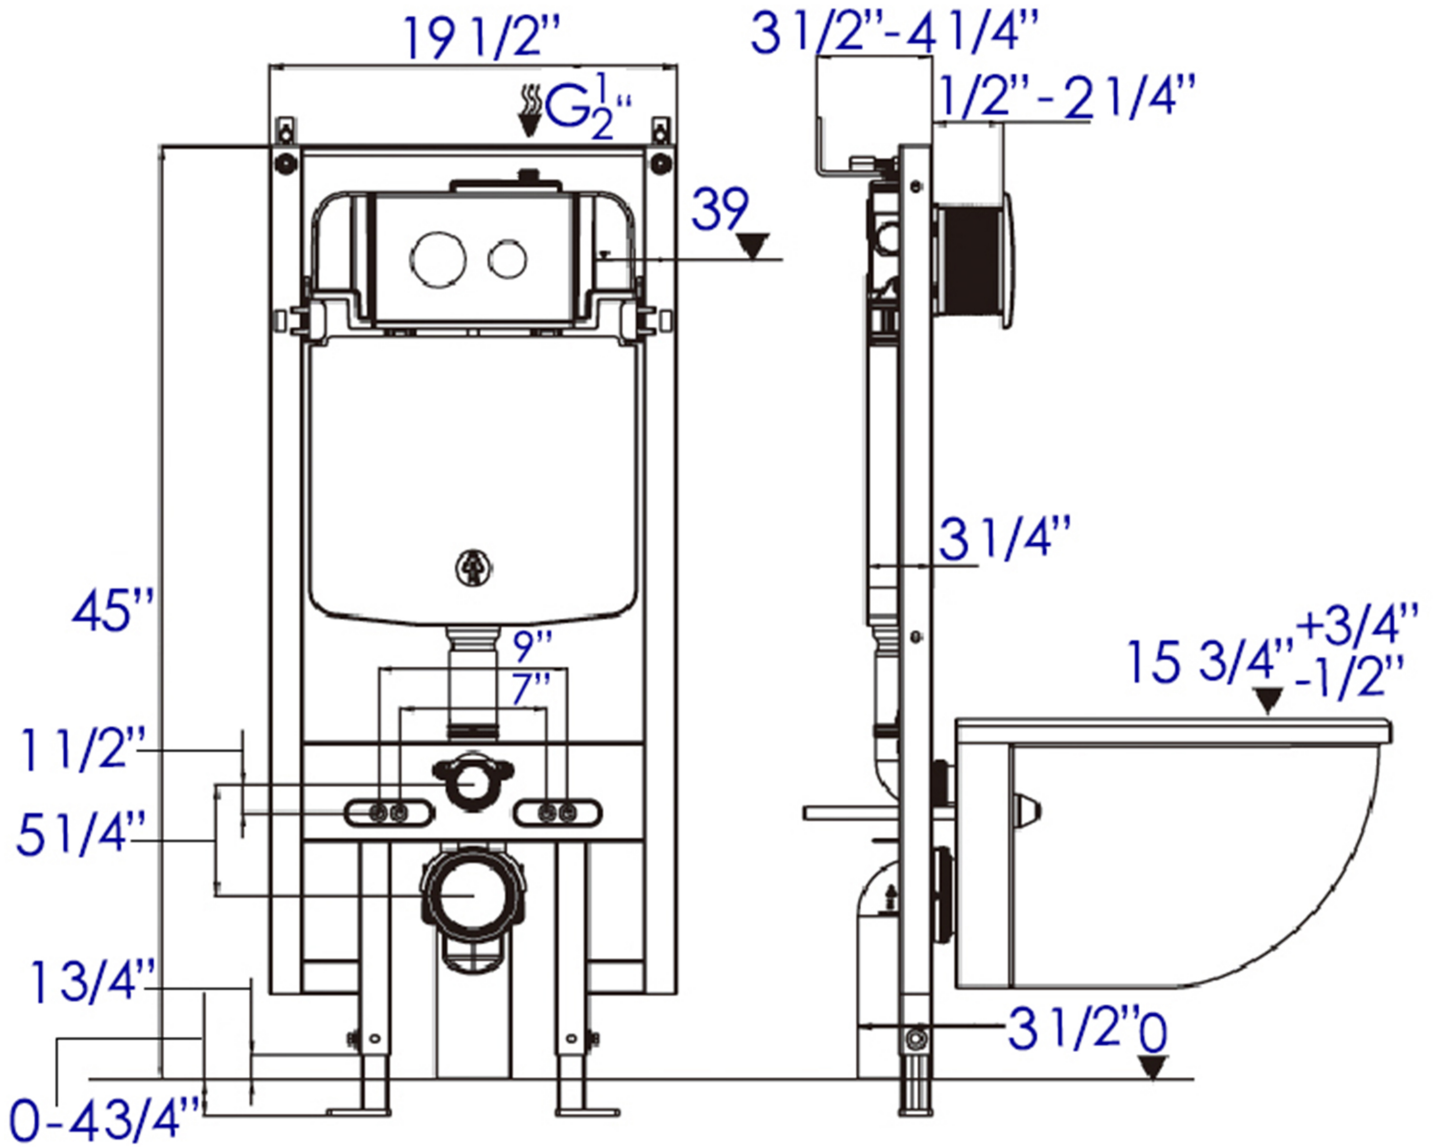

PWG380

Dual Flush Wall Mounted Toilet Tank Carrier
for WD101, WD332, WD333

Note: All product dimensions are approximate and should be verified on site prior to installation.
Visit www.EAGOUSA.com for more information.